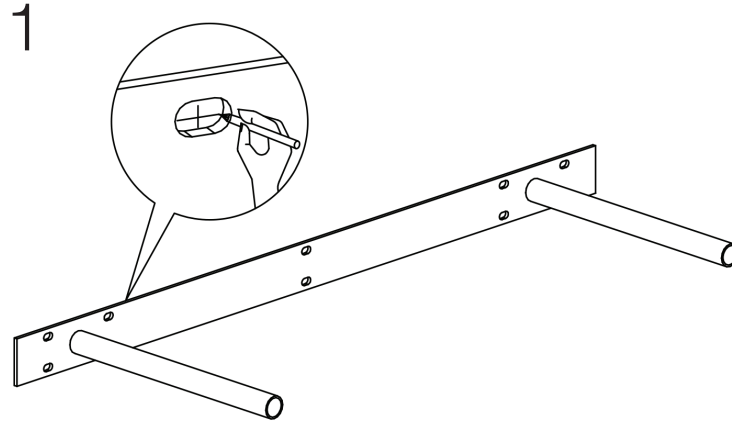

Assembly Instructions BARNEY Shelf (43")

PLEASE NOTE: Check that you have received all components and hardware before assembling. If you are missing any parts fax Euro Style at 415.455.8033 or email: claims@gotoeurostyle.com

A (2 pcs)
Ø3.5 x 25mm

B (8 pcs)
Ø6 x 57mm