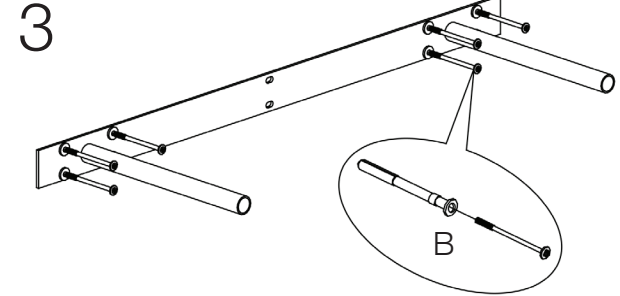

Assembly Instructions BARNEY Shelf (43")

PLEASE NOTE: Check that you have received all components and hardware before assembling. If you are missing any parts fax Euro Style at 415.455.8033 or email: claims@gotoeurostyle.com

A (2 pcs)
Ø3.5 x 25mm

B (8 pcs)
Ø6 x 57mm