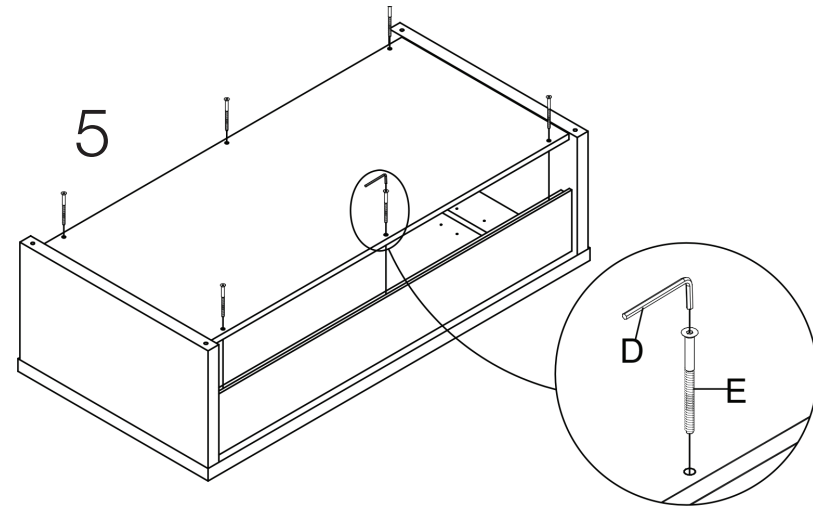

PLEASE NOTE: Check that you have received all components and hardware before assembling. If you are missing any parts fax Euro Style at 415.455.8033 or email: claims@gotoeurostyle.com

3

4

5

6

During assembly, hand tighten screws only. When all screws are in place, then tighten completely.