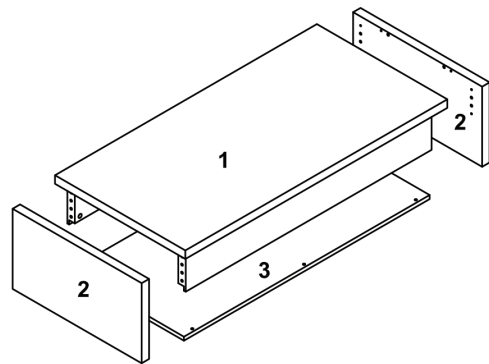

Assembly Instructions Page 1 of 2 AURORA Coffee Table

A (12 pcs)

B (12 pcs)
Ø8 X 24mm

C (12 pcs)

D (1 pc)
4mm

E (6 pcs)
Ø7 X 50mm

PLEASE NOTE: Check that you have received all components and hardware before assembling. If you are missing any parts fax Euro Style at 415.455.8033 or email: claims@gotoeurostyle.com