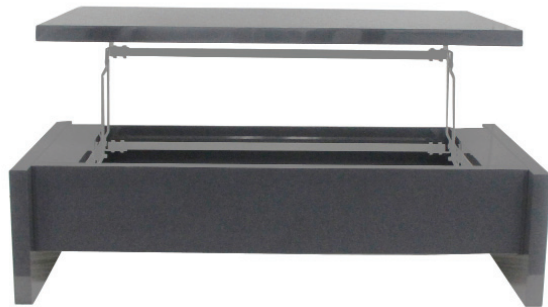

Assembly Instructions Page 1 of 2 AURORA Coffee Table

A (12 pcs)

B (12 pcs)
Ø8 X 24mm

C (12 pcs)

D (1 pc)
4mm

E (6 pcs)
Ø7 X 50mm

PLEASE NOTE: Check that you have received all components and hardware before assembling. If you are missing any parts fax Euro Style at 415.455.8033 or email: claims@gotoeurostyle.com