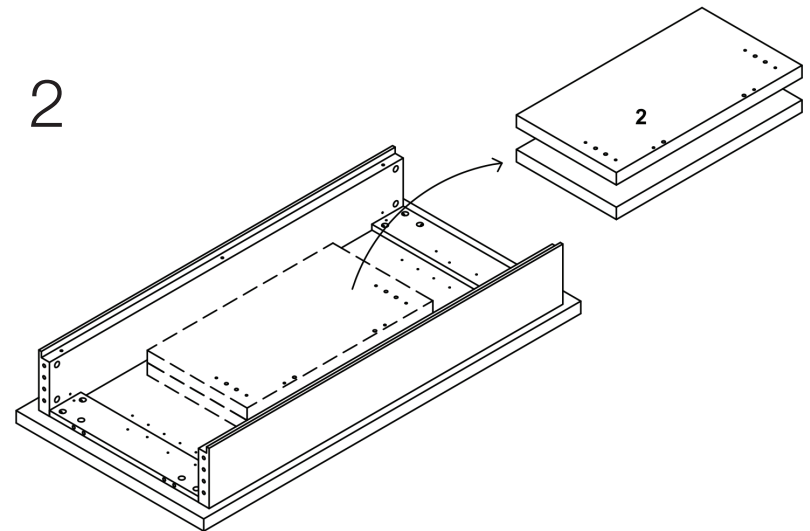

Assembly Instructions Page 1 of 2 AURORA Coffee Table

A (12 pcs)

B (12 pcs)
Ø8 X 24mm

C (12 pcs)

D (1 pc)
4mm

E (6 pcs)
Ø7 X 50mm

PLEASE NOTE: Check that you have received all components and hardware before assembling. If you are missing any parts fax Euro Style at 415.455.8033 or email: claims@gotoeurostyle.com

1

2

During assembly, hand tighten screws only. When all screws are in place, then tighten completely.