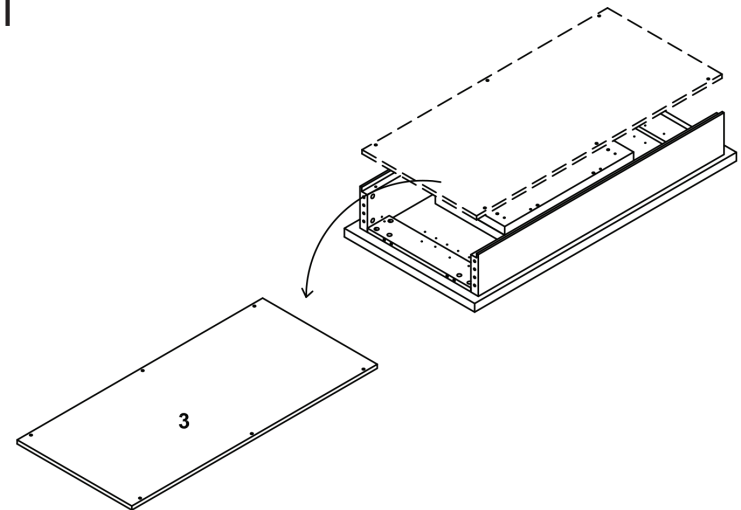

A (12 pcs)

B (12 pcs)
Ø8 X 24mm

C (12 pcs)

D (1 pc)
4mm

E (6 pcs)
Ø7 X 50mm

PLEASE NOTE: Check that you have received all components and hardware before assembling. If you are missing any parts fax Euro Style at 415.455.8033 or email: claims@gotoeurostyle.com

1