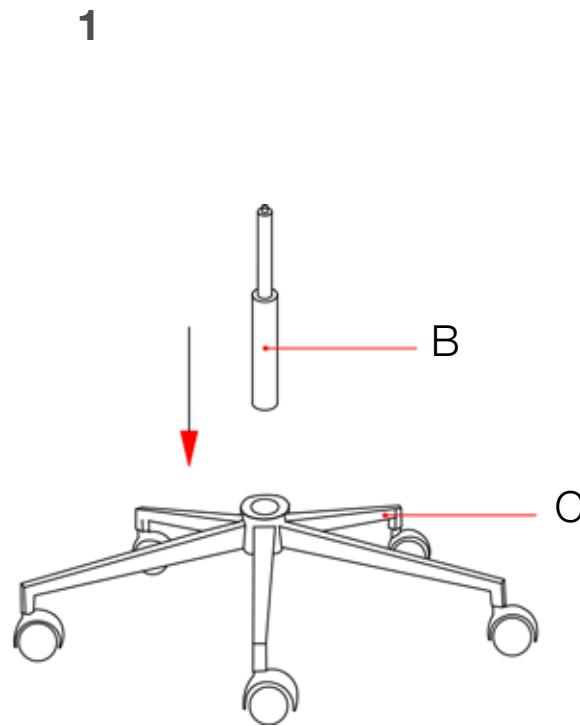

eurow style™

Assembly Instructions ASHTON Office Chair

PLEASE NOTE: Check that you have received all components and hardware before assembling. If you are missing any parts, contact your retailer, or fax Euro Style at 415.455.8033.

During assembly, hand tighten screws only. When all screws are in place, then tighten completely.