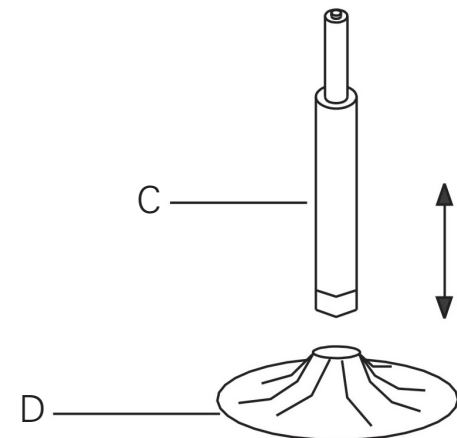

euro style

Assembly Instructions Fortuna Bar/Counter

PLEASE NOTE: Check that you have received all components and hardware before assembling. If you are missing any parts, contact your retailer, or fax Euro Style at 415.455.8033.

During assembly, hand tighten screws only. When all screws are in place, then tighten completely.