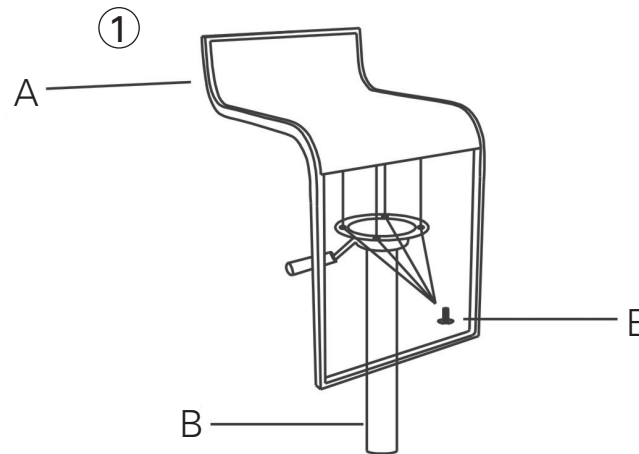

euro style

Assembly Instructions Fortuna Bar/Counter

PLEASE NOTE: Check that you have received all components and hardware before assembling. If you are missing any parts, contact your retailer, or fax Euro Style at 415.455.8033.

During assembly, hand tighten screws only. When all screws are in place, then tighten completely.