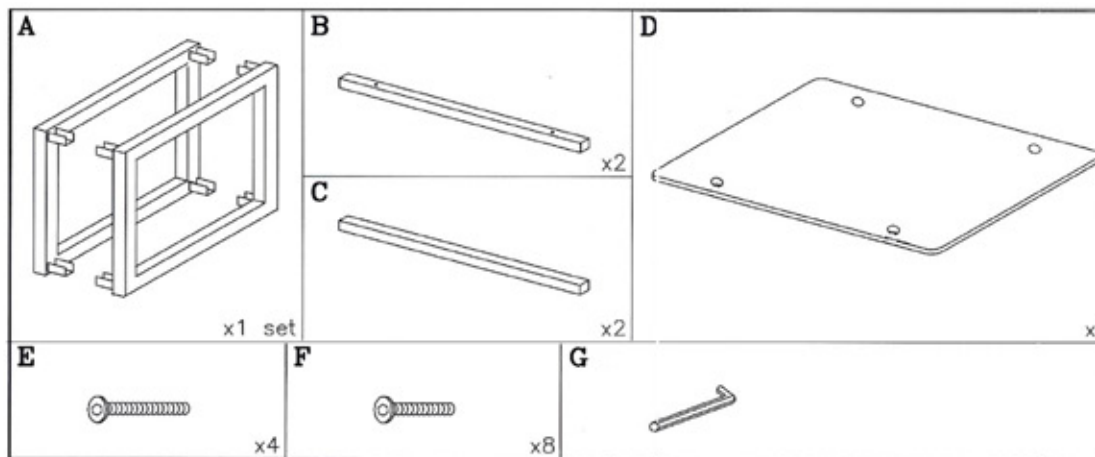

eurow style™

Assembly Instructions SANDOR Coffee Table

PLEASE NOTE: Check that you have received all components and hardware before assembling. If you are missing any parts, contact your retailer, or fax Euro Style at 415.455.8033.

During assembly, hand tighten screws only. When all screws are in place, then tighten completely.