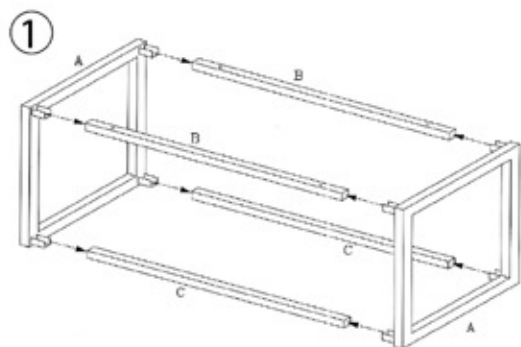

eurow style™

Assembly Instructions SANDOR Coffee Table

PLEASE NOTE: Check that you have received all components and hardware before assembling. If you are missing any parts, contact your retailer, or fax Euro Style at 415.455.8033.