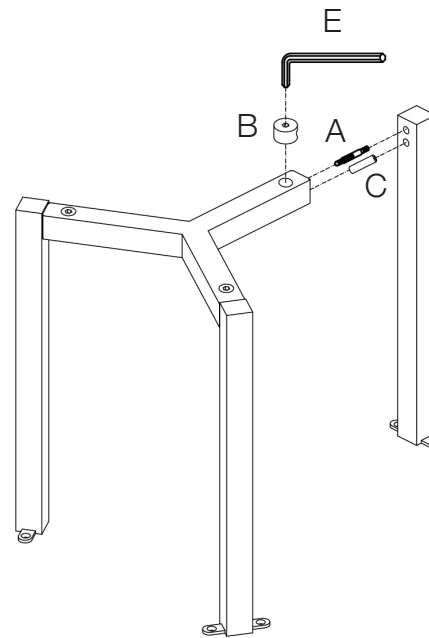

## Assembly Instructions NICOLO Nesting Tables

PLEASE NOTE: Check that you have received all components and hardware before assembling.  
If you are missing any parts fax Euro Style at 415.455.8033 or email: [claims@gotoeurostyle.com](mailto:claims@gotoeurostyle.com)

1

2

A (9 pcs)  
Ø8 x 56mm

B (9 pcs)  
Ø24 x 15mm

C (9 pcs)  
Ø8 x 30mm

D (18 pcs)  
1/4 - 16"

E (1 pc)  
6mm

F (1 pc)  
4mm