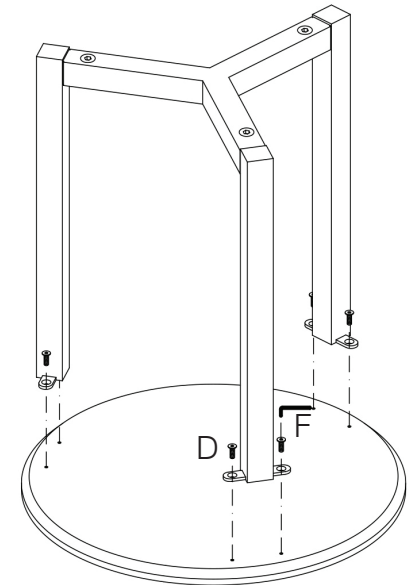

## Assembly Instructions NICOLO Nesting Tables

PLEASE NOTE: Check that you have received all components and hardware before assembling.  
If you are missing any parts fax Euro Style at 415.455.8033 or email: [claims@gotoeurostyle.com](mailto:claims@gotoeurostyle.com)

1

2

A (9 pcs)  
Ø8 x 56mm

B (9 pcs)  
Ø24 x 15mm

C (9 pcs)  
Ø8 x 30mm

D (18 pcs)  
1/4 - 16"

E (1 pc)  
6mm

F (1 pc)  
4mm