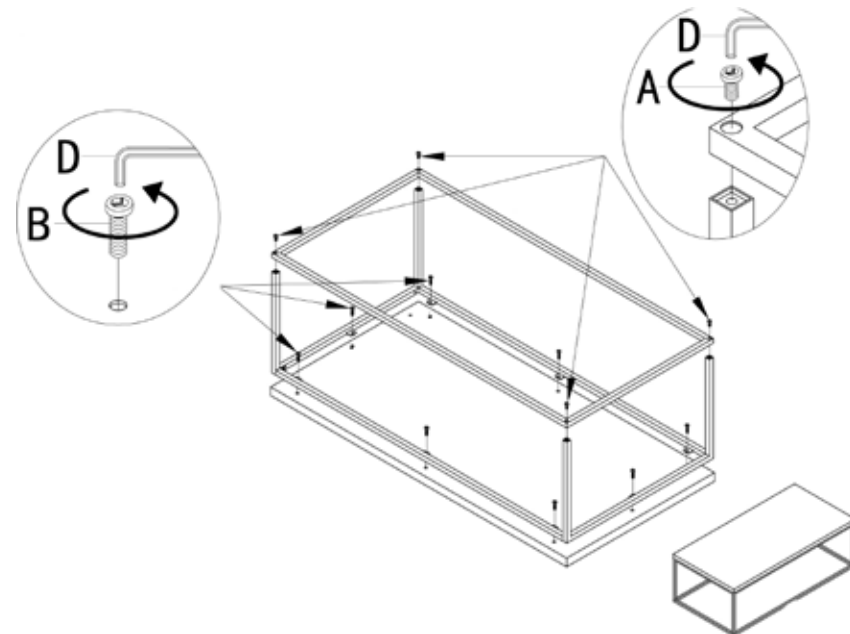

eurow style

Assembly Instructions

TERESA Rectangular Coffee Table

PLEASE NOTE: Check that you have received all components and hardware before assembling. If you are missing any parts, contact your retailer, or fax Euro Style at 415.455.8033.

1

2

A (4 pcs)  M6 X 35mm

B (8 pcs)  M6 x 20mm

C (4 pcs)  M6 x 10mm

D (1 pc)  M4mm

During assembly, hand tighten screws only. When all screws are in place, then tighten completely.