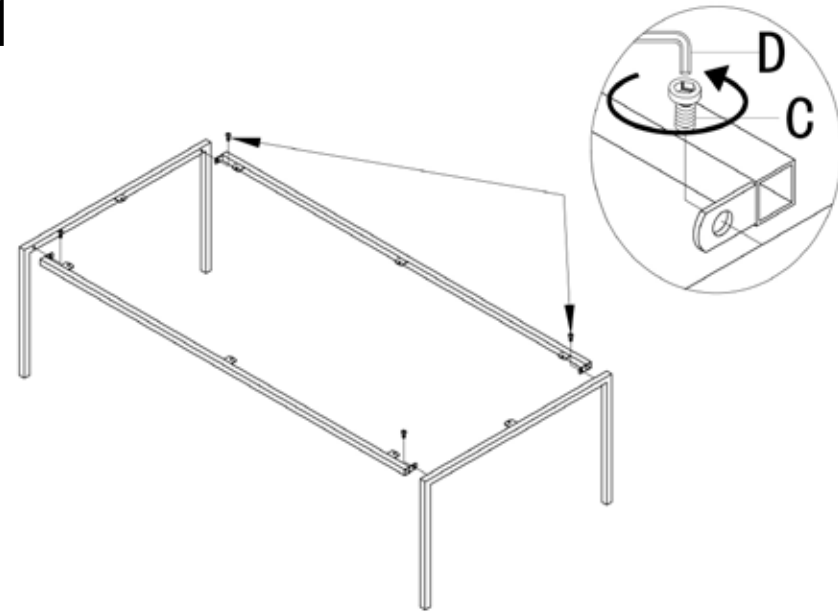

eurow style

Assembly Instructions

TERESA Rectangular Coffee Table

PLEASE NOTE: Check that you have received all components and hardware before assembling. If you are missing any parts, contact your retailer, or fax Euro Style at 415.455.8033.

1

2

A (4 pcs)  M6 X 35mm

B (8 pcs)  M6 x 20mm

C (4 pcs)  M6 x 10mm

D (1 pc)  M4mm

During assembly, hand tighten screws only. When all screws are in place, then tighten completely.