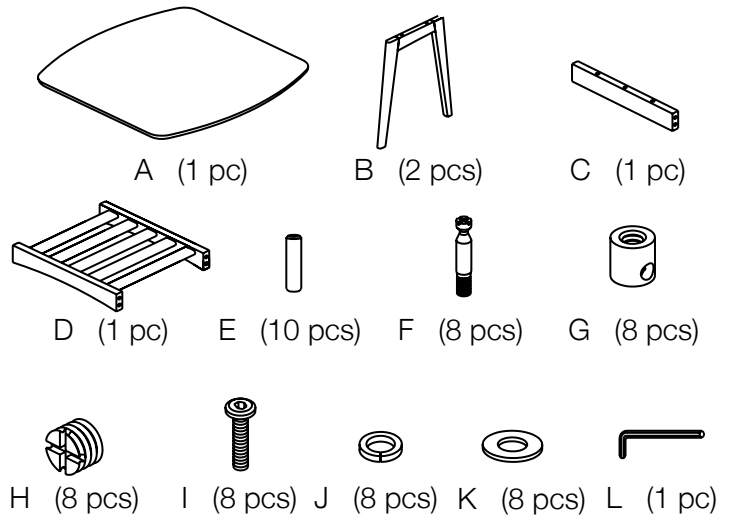

PLEASE NOTE: Check that you have received all components and hardware before assembling. If you are missing any parts, contact your retailer, or fax Euro Style at 415.455.8033.

Assembly Instructions

Carmela Side Table

1.

2.

3.

During assembly, hand tighten screws only. When all screws are in place, then tighten completely.