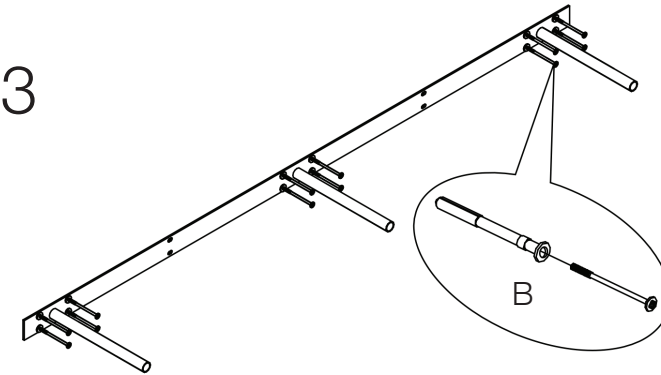

## Assembly Instructions BARNEY Shelf (75")

PLEASE NOTE: Check that you have received all components and hardware before assembling.  
If you are missing any parts fax Euro Style at 415.455.8033 or email: [claims@gotoeurostyle.com](mailto:claims@gotoeurostyle.com)

1

2

3

4

A (2 pcs)  
Ø3.5 x 25mm

B (12 pcs)  
Ø6 x 57mm