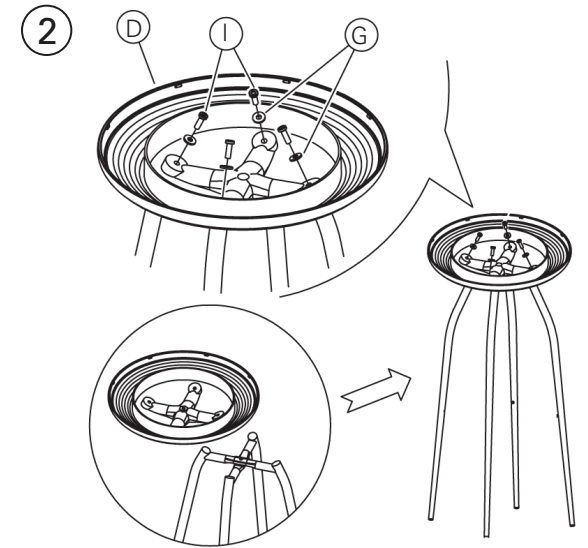

euro style

Assembly Instructions Bernie-B, Bernie-C

PLEASE NOTE: Check that you have received all components and hardware before assembling. If you are missing any parts, contact your retailer, or fax Euro Style at 415.455.8033.

During assembly, hand tighten screws only. When all screws are in place, then tighten completely.