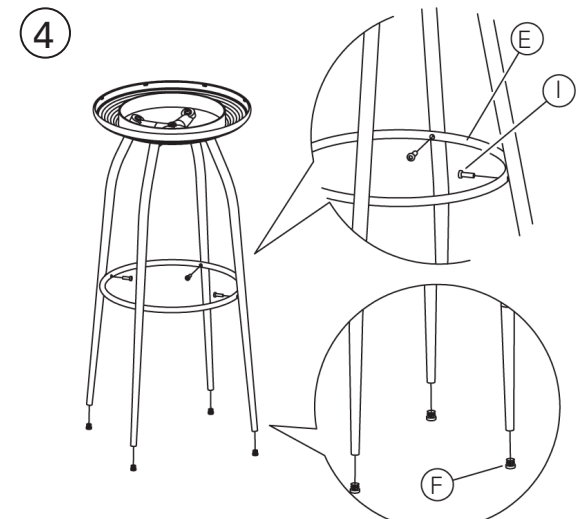

euro style

Assembly Instructions Bernie-B, Bernie-C

PLEASE NOTE: Check that you have received all components and hardware before assembling. If you are missing any parts, contact your retailer, or fax Euro Style at 415.455.8033.

During assembly, hand tighten screws only. When all screws are in place, then tighten completely.