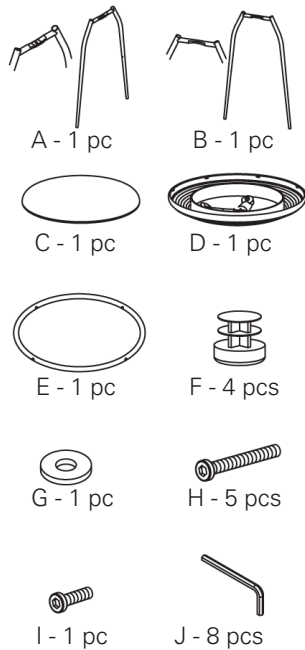

euro style

Assembly Instructions Bernie-B, Bernie-C

PLEASE NOTE: Check that you have received all components and hardware before assembling. If you are missing any parts, contact your retailer, or fax Euro Style at 415.455.8033.

During assembly, hand tighten screws only. When all screws are in place, then tighten completely.