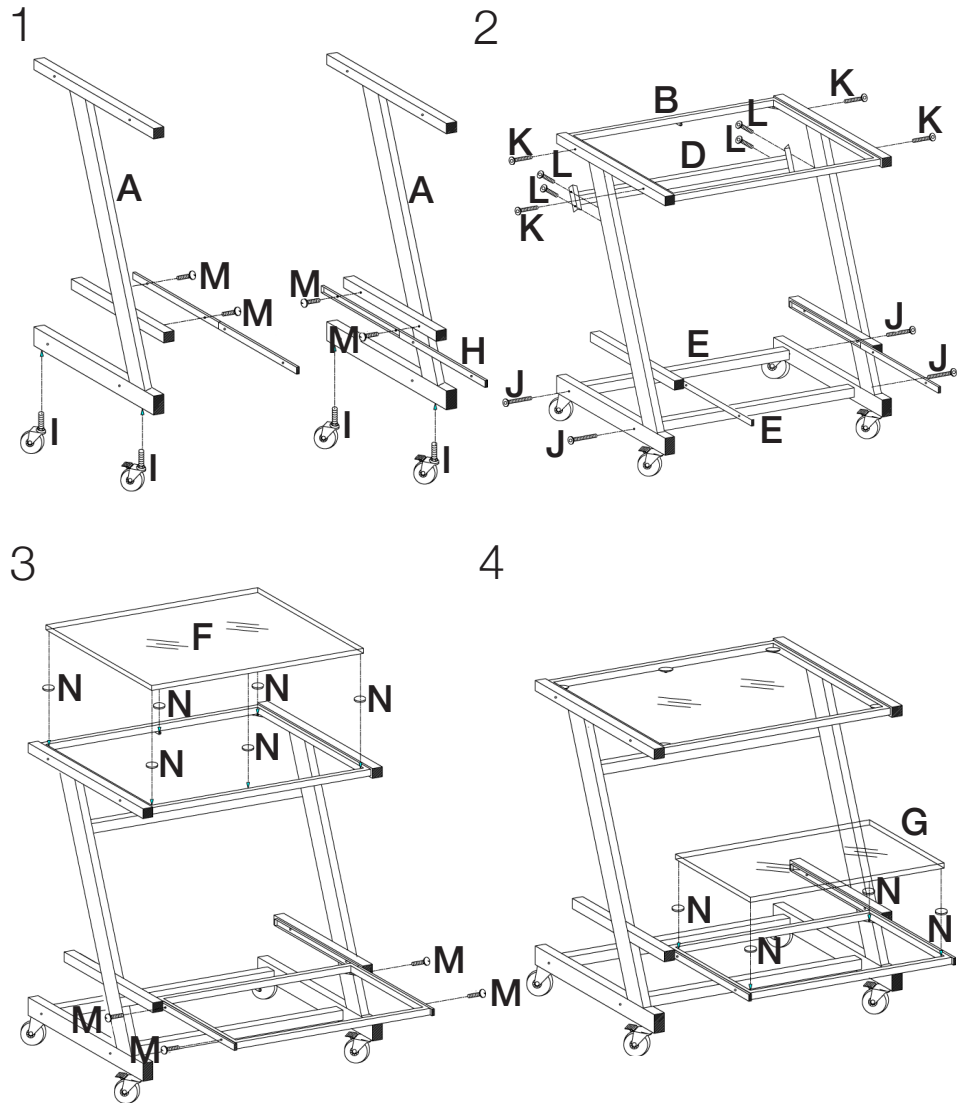

## Assembly Instructions

### Zeus Computer Cart

During assembly, hand tighten screws only. When all screws are in place, then tighten completely.

PLEASE NOTE: Check that you have received all components and hardware before assembling. If you are missing any parts, contact your retailer, or fax Euro Style at 415.455.8033.