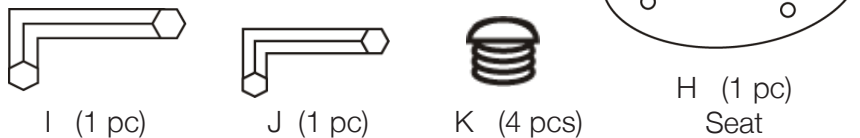

euro style™

Assembly Instructions

Rubin-C Counter Stool

During assembly, hand tighten screws only. When all screws are in place, then tighten completely.

PLEASE NOTE: Check that you have received all components and hardware before assembling. If you are missing any parts, contact your retailer, or fax Euro Style at 415.455.8033.