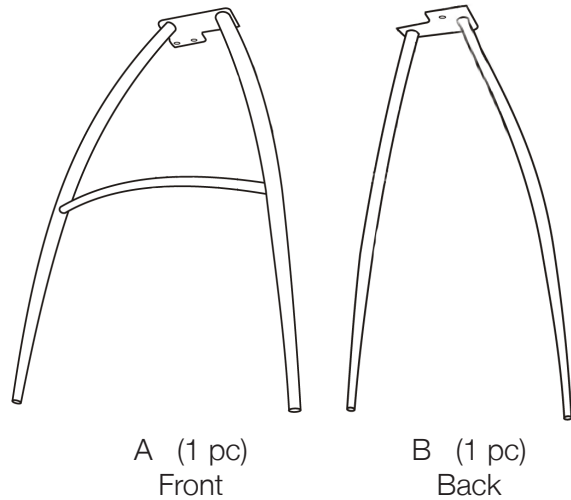

euro style™

Assembly Instructions

Rubin-C Counter Stool

During assembly, hand tighten screws only. When all screws are in place, then tighten completely.

PLEASE NOTE: Check that you have received all components and hardware before assembling. If you are missing any parts, contact your retailer, or fax Euro Style at 415.455.8033.