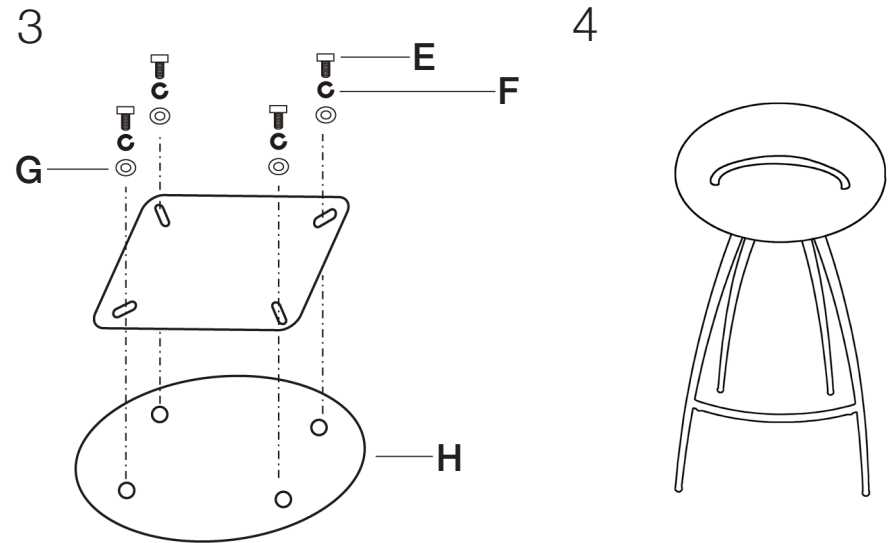

euro style™

Assembly Instructions

Rubin-C Counter Stool

During assembly, hand tighten screws only. When all screws are in place, then tighten completely.

PLEASE NOTE: Check that you have received all components and hardware before assembling. If you are missing any parts, contact your retailer, or fax Euro Style at 415.455.8033.