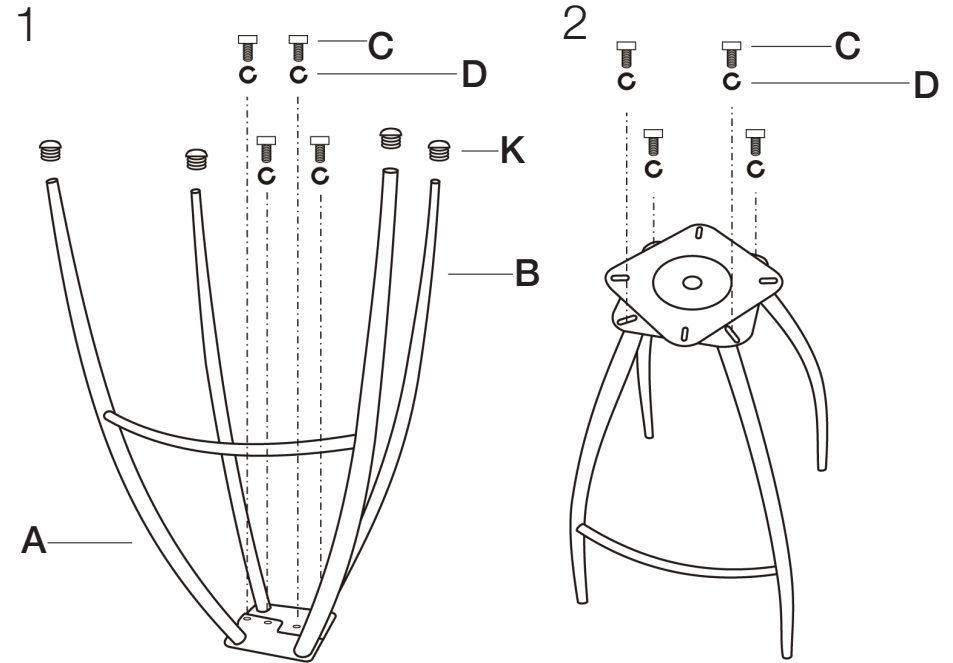

euro style™

Assembly Instructions

Rubin-C Counter Stool

During assembly, hand tighten screws only. When all screws are in place, then tighten completely.

PLEASE NOTE: Check that you have received all components and hardware before assembling. If you are missing any parts, contact your retailer, or fax Euro Style at 415.455.8033.