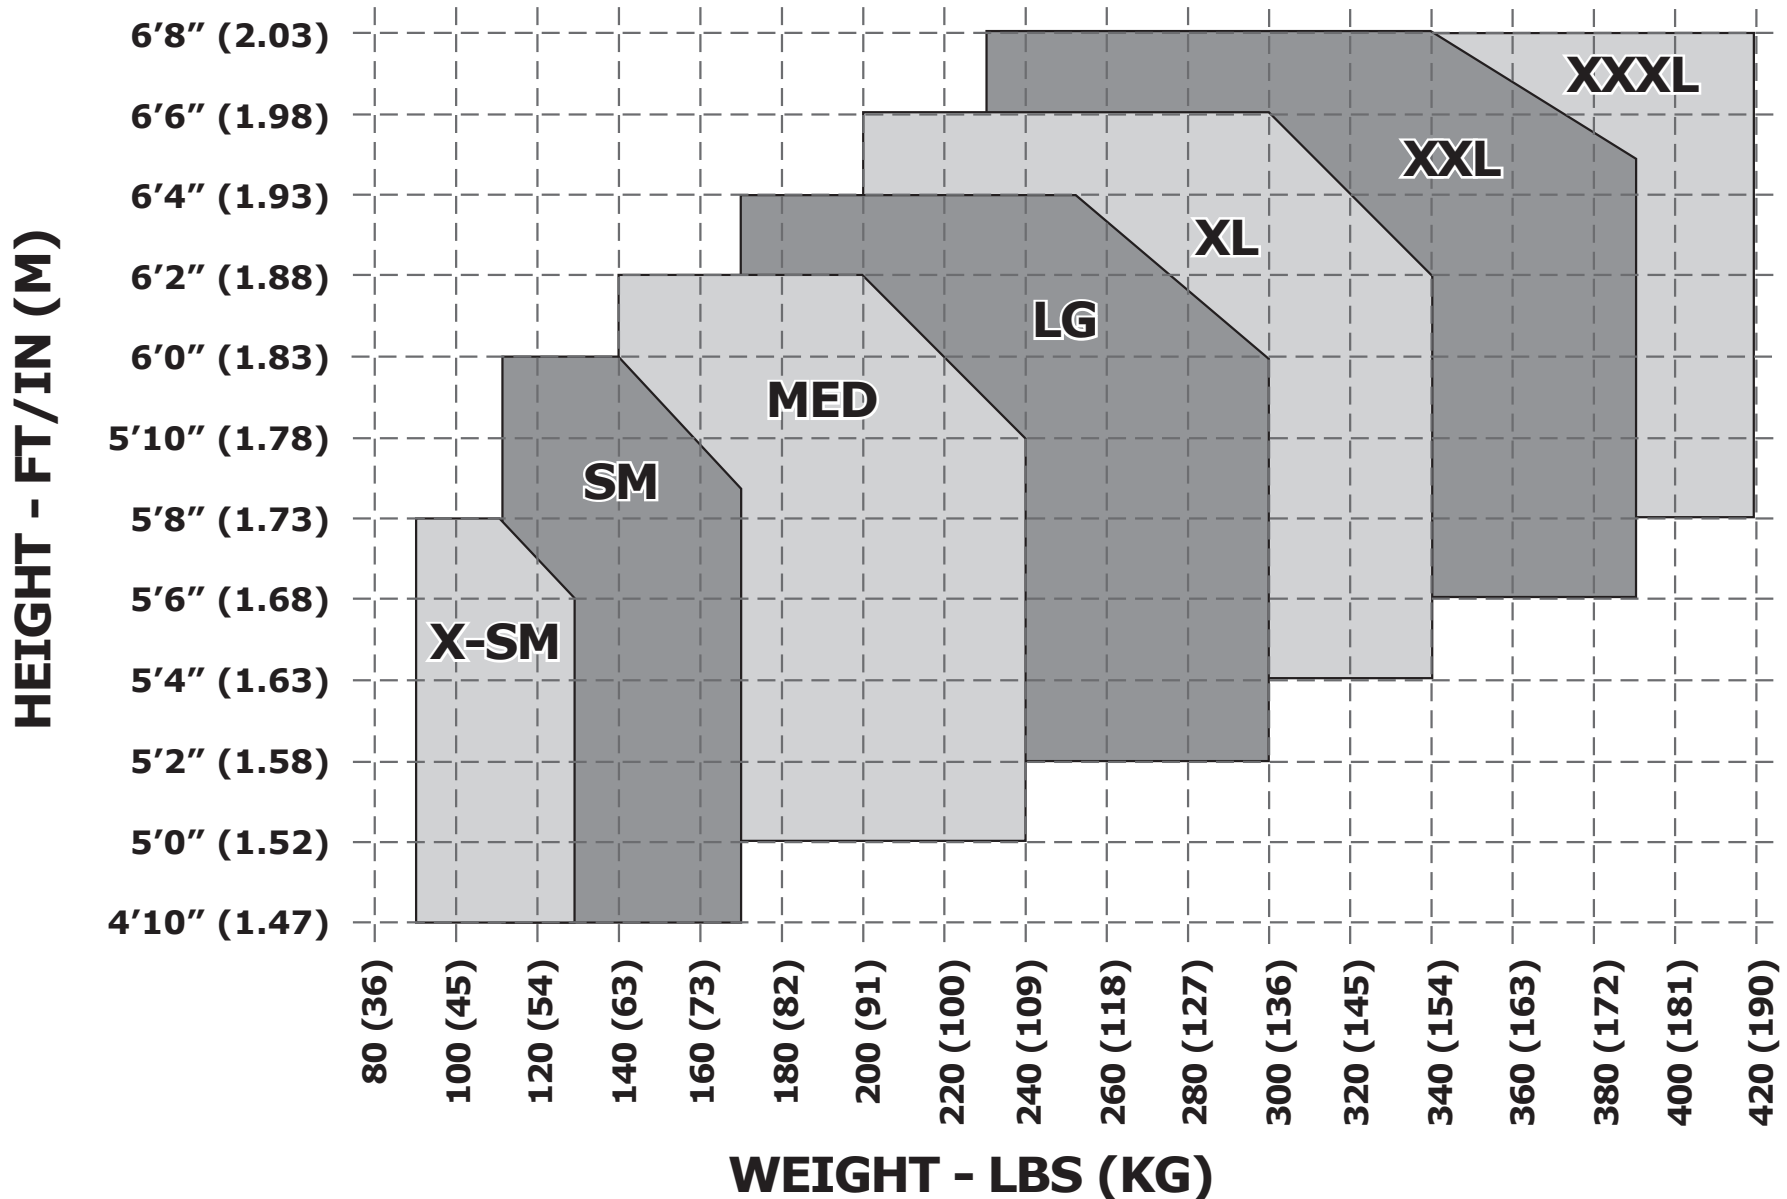

# Delta™ II - ExoFit™ - ExoFit™ XP Full Body Harness Sizing Chart

Delta™ II harnesses are also available in Universal Size (one size fits most - approximately medium size). ExoFit™ and ExoFit™ XP harnesses are available in sizes XS-XXL.

# Protecta PRO Full Body Harness Sizing Chart