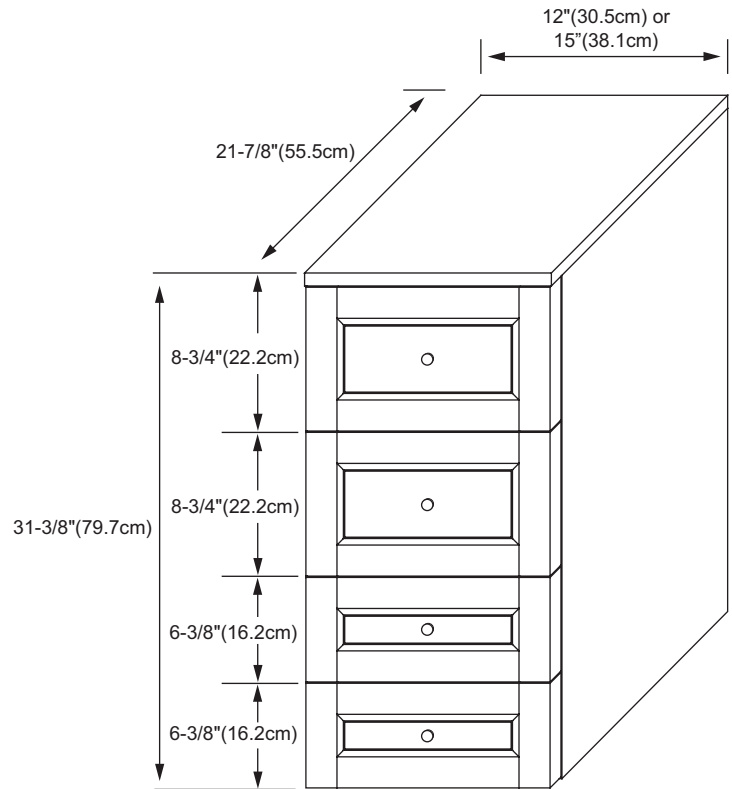

Traditions Collection

MILANO Drawer Bridge

Wood Drawer Bridge with 4 full extension dovetail construction drawers

Model: VML1221 & VML1521

Features

- Full Extension Dovetail Construction Drawers
- Matches 36-1/2" tall MILANO cabinet providing a full line of convenience height cabinets (2" taller than standard)
- Can be used in various combinations
- (For VML1521 Only) Optional 15" Drawer Bridge Foot for more size options
- Available sizes: 12" & 15"
- Available finish: Colonial Cherry (F11)

MILANO Drawer Bridge Foot (For VML1521 Only)

Wood Drawer Bridge Foot

Model: WF1521

Features

- Can be used in various combinations
- Available sizes: 15"
- Available finish: Colonial Cherry (F11)