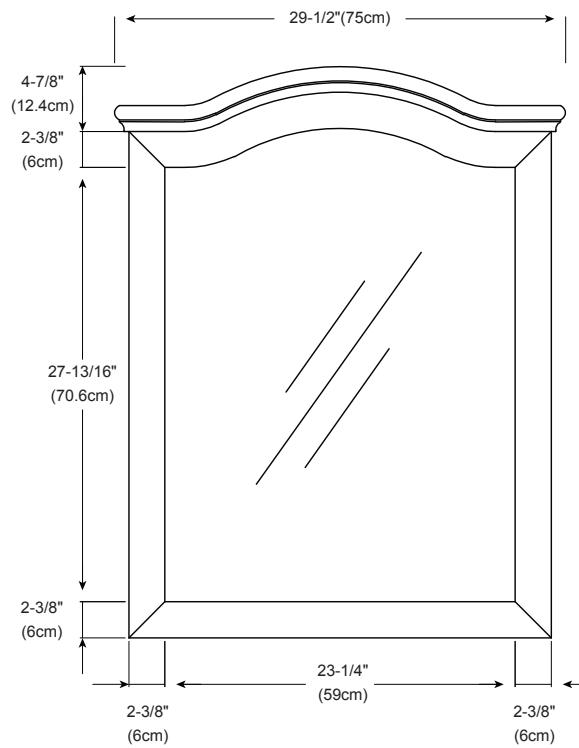

TRANSITIONAL STYLE WOOD FRAME MIRROR 30"

RONBOW

MODEL: 606030-COLOR

ACCESSORIES

Solid wood frame

Available finishes:
VINTAGE WALNUT F07
CAFÉ WALNUT B01
CREAM F16
WHITE W01

FRONT

SIDE