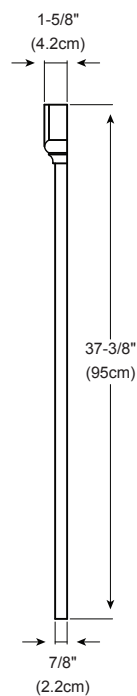

TRANSITIONAL STYLE WOOD FRAME MIRROR 30"

RONBOW

MODEL: 606030-COLOR

ACCESSORIES

Solid wood frame

Available finishes:
VINTAGE WALNUT F07
CAFÉ WALNUT B01
CREAM F16
WHITE W01

FRONT

SIDE