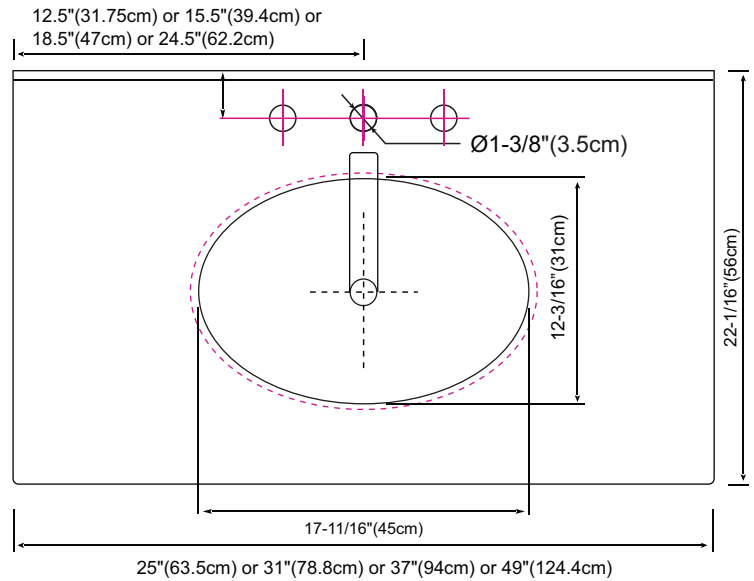

Ceramic Lavatory Top

Ceramic white oval lavatory sink top with overflow

Model: **CB7025, CB7031, CB7037 and CB7049**

Codes/Standards Applicable

Specified model meets or exceeds the following:

- ASME A112.19.2
- IAPMO/cUPC®
- CSA B45
- CMR 248

Top View

Bottom View

Back View

Side View