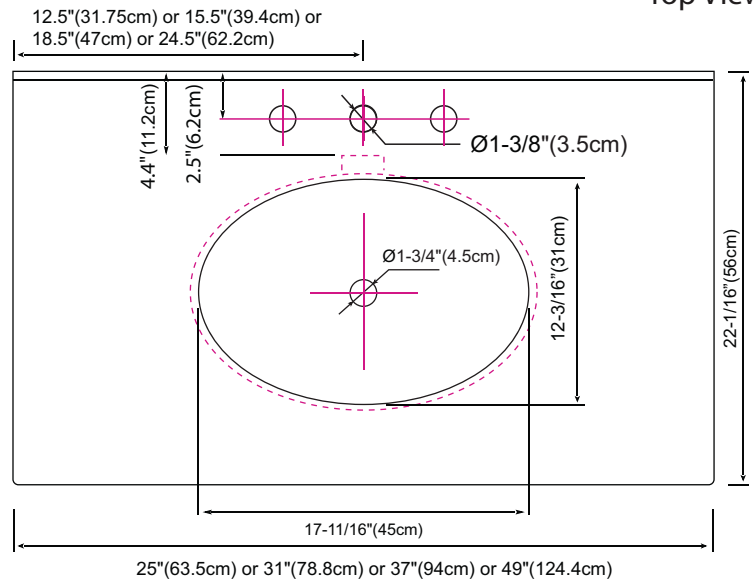

Ceramic Lavatory Top

Ceramic white oval lavatory sink top with overflow

Model: **CB7025, CB7031, CB7037 and CB7049**

Codes/Standards Applicable

Specified model meets or exceeds the following:

- ASME A112.19.2
- IAPMO/cUPC®
- CSA B45
- CMR 248

Top View

Bottom View

Back View

Side View