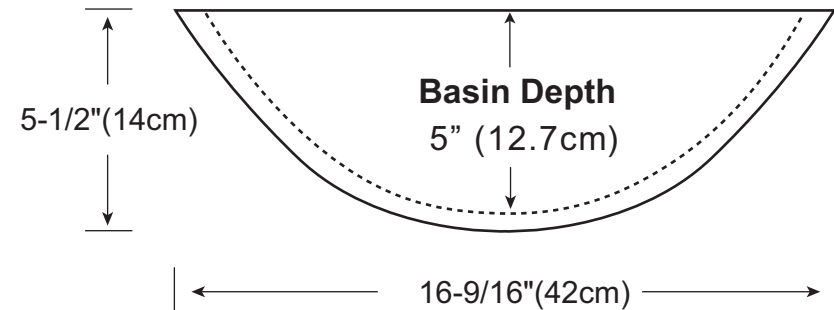

Note: Y denotes color of glass

WWW.RONBOW.COM