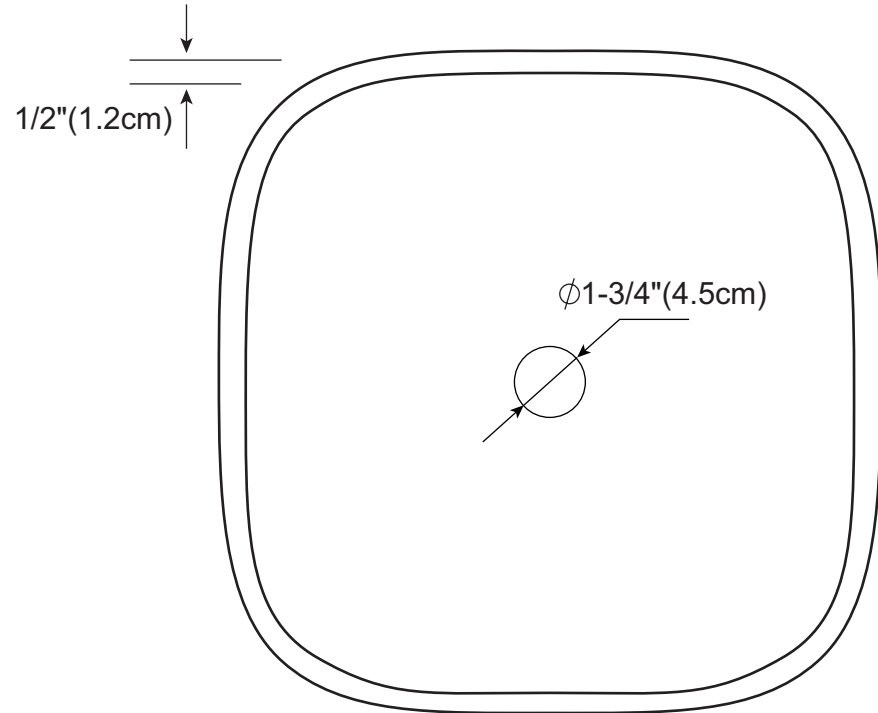

Glass Vessel

Model: TP4242-12L (Y)

Features

- Square Tempered Transparent glass
- 16-9/16"(42cm) W x 16-9/16"(42cm) D,
  5-1/2"(14cm) H
- Basin Depth 5"(12.7cm)

Codes/Standards Applicable

Specified model meets or exceeds the following:

- IAPMO/cUPC®
- CSA B45
- CMR 248

- French Green(L3)
- Sea Blue(L4)
- Tea Gray(L5)
- Purple Gray(L6)
- Transparent Clear(L7)