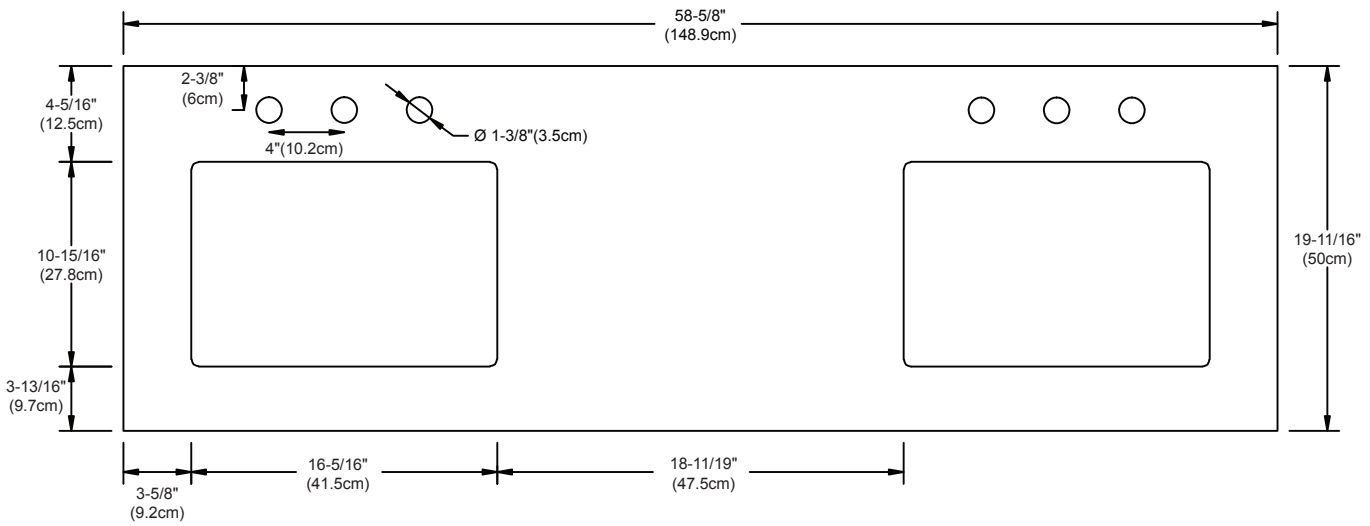

WIDEAPPEAL™ TOP 24" / 32" / 37" / 48" / 59" / 62"

RONBOW

MODEL: 306659-1D-COLOR
306659-8D-COLOR

366659-1D-COLOR
366659-8D-COLOR

VANITY TOPS

Wideappeal™ Top for under counter (non-standard)

Available colors:

CREAM BEIGE MARBLE MY

GRAND GREEN TECHSTONE™ Q27

Faucet:

SINGLE FAUCET HOLE

8" WIDESPREAD

TOP

FRONT