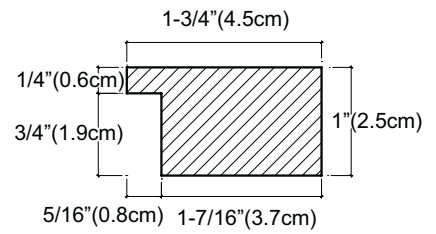

Mirrors

Model: MLE2331

Features

- Wood Frame Oval Mirror
- Available in 23" x 32"
- Solid wood frame
- Available Finishes:
 - Dark Cherry (H01)
 - Cinnamon (F08)

A-A

B-B