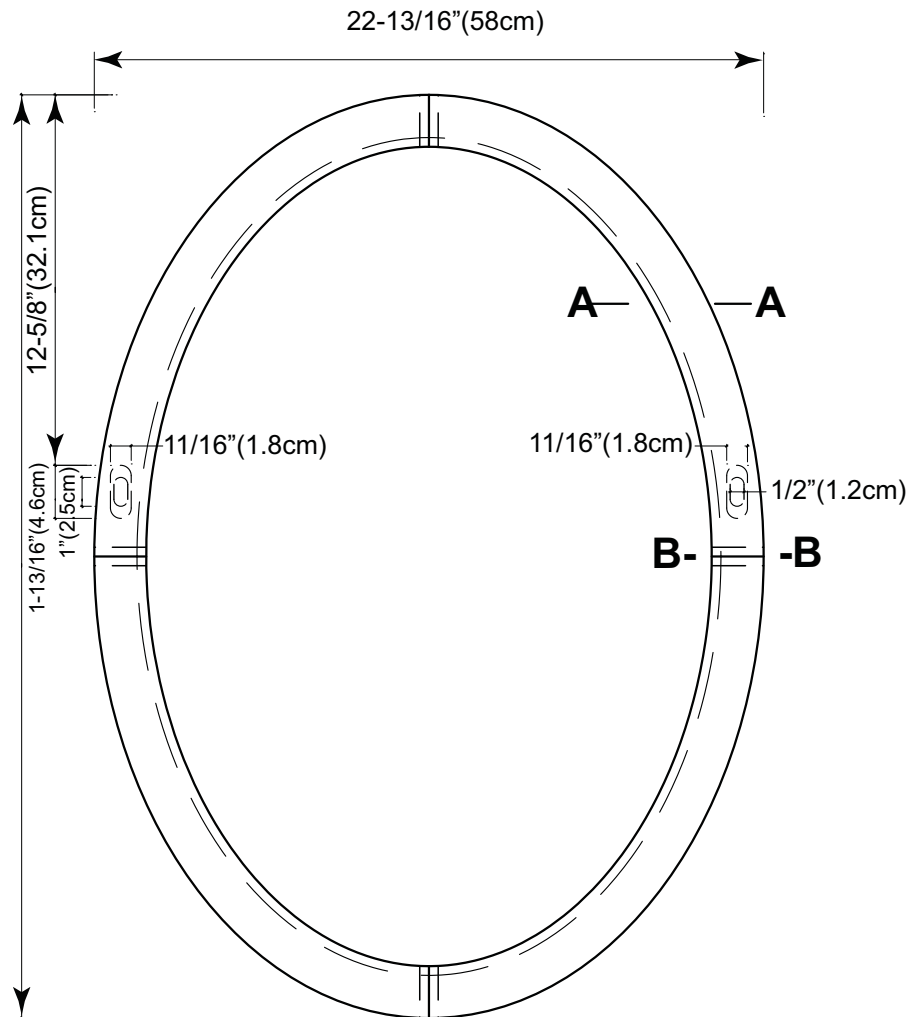

Mirrors

Model: MLE2331

Features

- Wood Frame Oval Mirror
- Available in 23" x 32"
- Solid wood frame
- Available Finishes:
 - Dark Cherry (H01)
 - Cinnamon (F08)

A-A

B-B