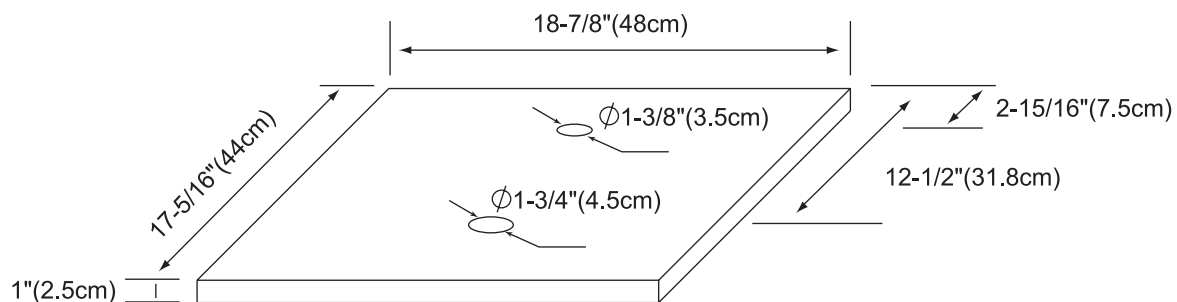

Wood Top *Non-Standard Tops*

Wood top for above counter sinks with drain hole & single faucet hole

Model: CCT SERIES

CCT1917-H01	Dark Cherry
CCT1917-F08	Cinnamon

Wood top with no holes

CCT1917N-H01	Dark Cherry
CCT1917N-F08	Cinnamon