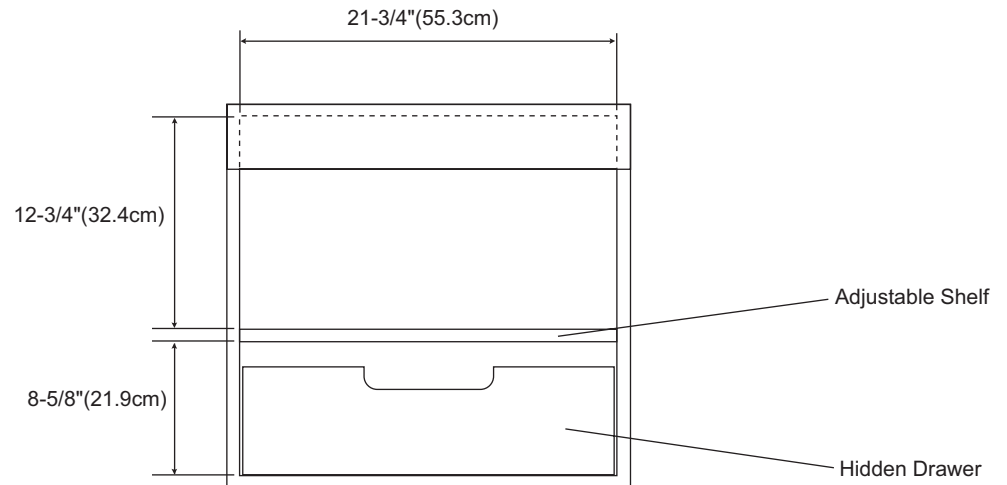

Wall Mounts

BELLA 23"

Wall mount cabinet with one hidden full extension dovetail construction soft closing drawer

23 inch (width)	
VBA23-H01	Dark Cherry
VBA23-F08	Cinnamon

Features

- One hidden full extension drawer
- All drawers feature soft closing & full extension dovetail construction
- Matching finished interior
- Matching mirror, medicine cabinet, and wall cabinet
- Available tops: Wood, Tempered Clear Glass (L7) & Obscure Glass (S16) & Cream White Glass (S19) and Ceramic
- Available finishes: Dark cherry (H01) & Cinnamon (F08)

Hidden Drawer Top View

Front Interior View