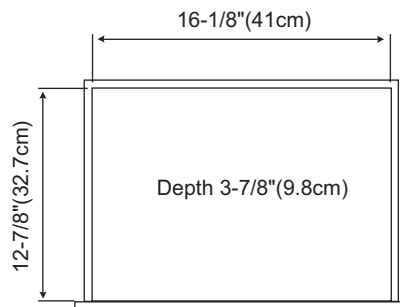

Wall Mounts

BELLA 23"

Wall mount cabinet with one hidden full extension dovetail construction soft closing drawer

23 inch (width)	
VBA23-H01	Dark Cherry
VBA23-F08	Cinnamon

Features

- One hidden full extension drawer
- All drawers feature soft closing & full extension dovetail construction
- Matching finished interior
- Matching mirror, medicine cabinet, and wall cabinet
- Available tops: Wood, Tempered Clear Glass (L7) & Obscure Glass (S16) & Cream White Glass (S19) and Ceramic
- Available finishes: Dark cherry (H01) & Cinnamon (F08)

Hidden Drawer Top View

Front Interior View