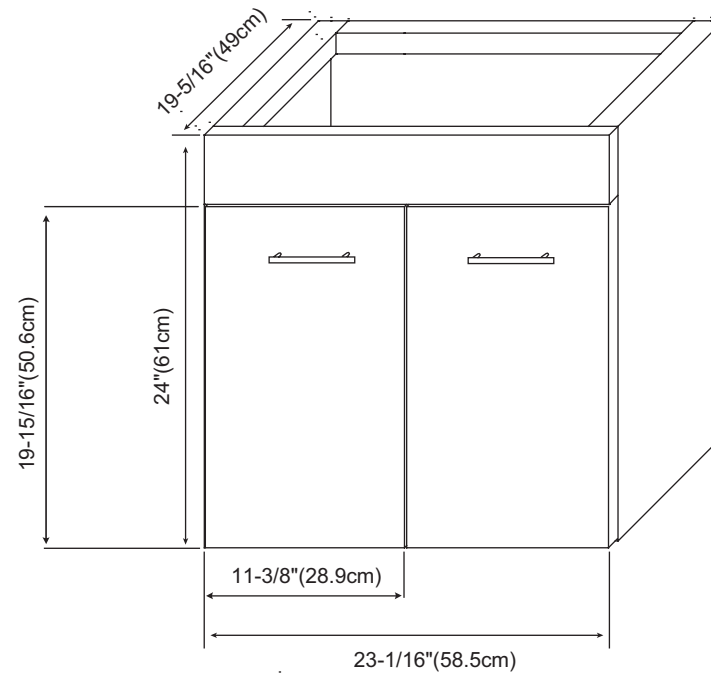

Wall Mounts

BELLA 23"

Wall mount cabinet with one hidden full extension dovetail construction soft closing drawer

23 inch (width)	
VBA23-H01	Dark Cherry
VBA23-F08	Cinnamon

Features

- One hidden full extension drawer
- All drawers feature soft closing & full extension dovetail construction
- Matching finished interior
- Matching mirror, medicine cabinet, and wall cabinet
- Available tops: Wood, Tempered Clear Glass (L7) & Obscure Glass (S16) & Cream White Glass (S19) and Ceramic
- Available finishes: Dark cherry (H01) & Cinnamon (F08)

Hidden Drawer Top View

Front Interior View