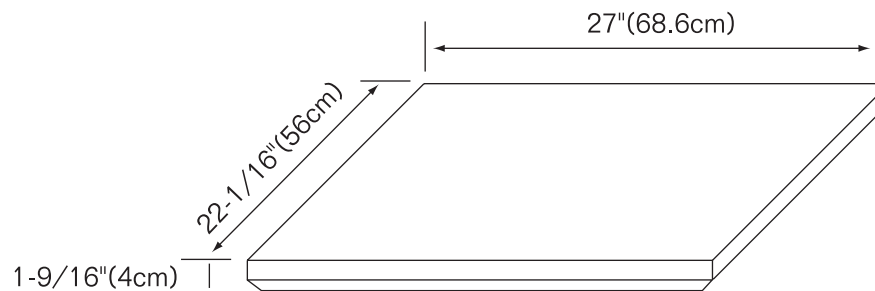

CSH6122-F07	Vintage Walnut
CSH6122-F08	Cinnamon

Wood Top *Standard Tops*

Wood counter for Orient cabinets with no hole

Model: **CSH SERIES**

CSH2722N-F07	Vintage Walnut
CSH2722N-F08	Cinnamon

CSH6122N-F07	Vintage Walnut
CSH6122N-F08	Cinnamon