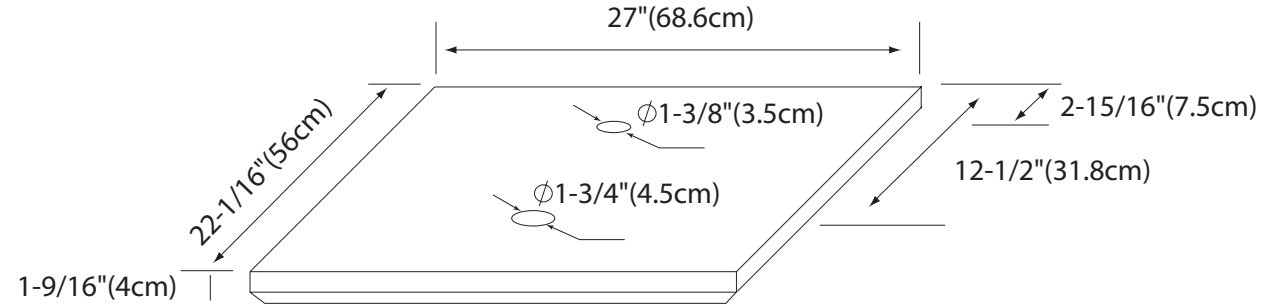

Wood Top *Standard Tops*

Wood top for above counter sinks with drain hole & single faucet hole

Model: **CSH SERIES**

CSH2722-F07	Vintage Walnut
CSH2722-F08	Cinnamon

Wood top for above counter sinks with drain holes & single faucet holes