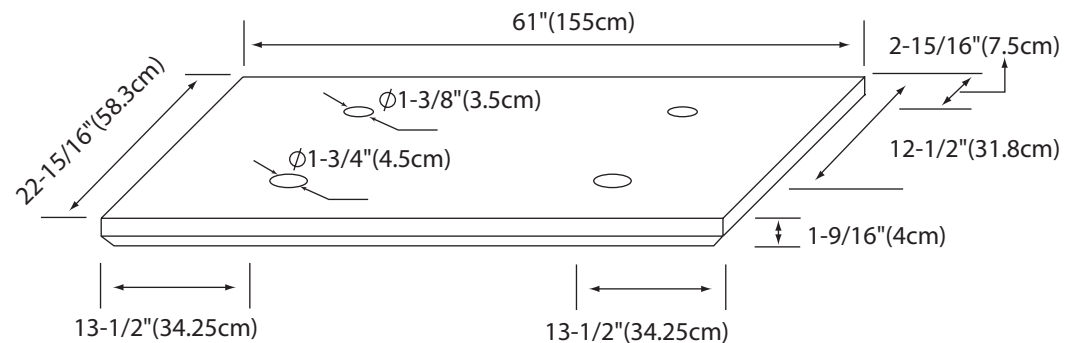

Wood top for above counter sinks with drain holes & single faucet holes

CSH6122-F07	Vintage Walnut
CSH6122-F08	Cinnamon