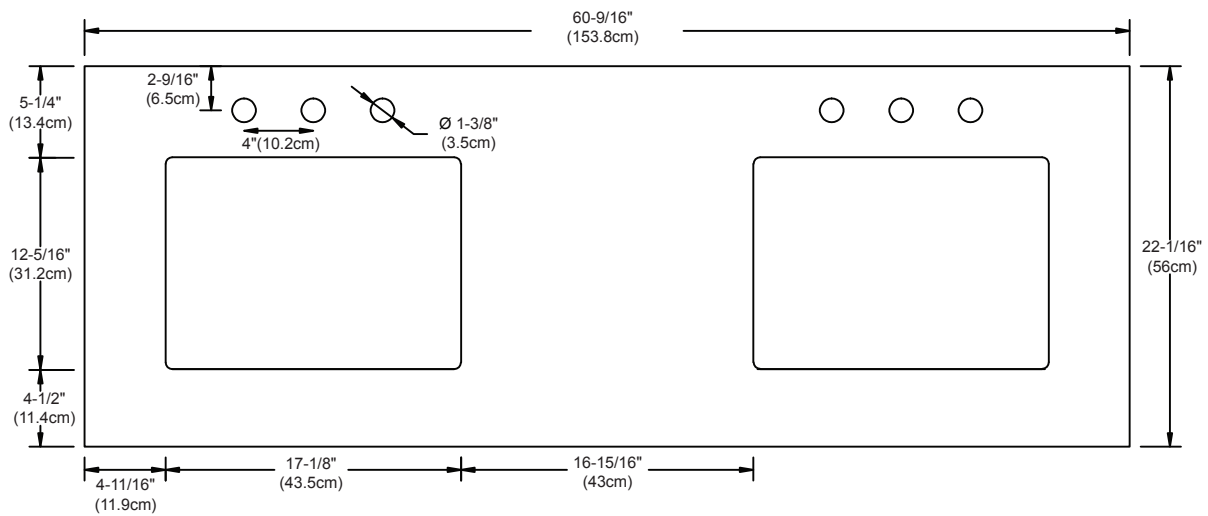

WIDEAPPEAL™ TOP 24" / 32" / 37" / 48" / 49" / 61"

RONBOW

MODEL: 303361-1D-COLOR
303361-8D-COLOR

363361-1D-COLOR
363361-8D-COLOR

VANITY TOPS

Wideappeal™ Top for undercounter sink (standard)

Available finishes:

CREAM BEIGE MARBLE MY
BROAD BLACK TECHSTONE™ Q02
GRAND GREEN TECHSTONE™ Q27

Faucet:

SINGLE FAUCET HOLE
8" WIDESPREAD

TOP

FRONT