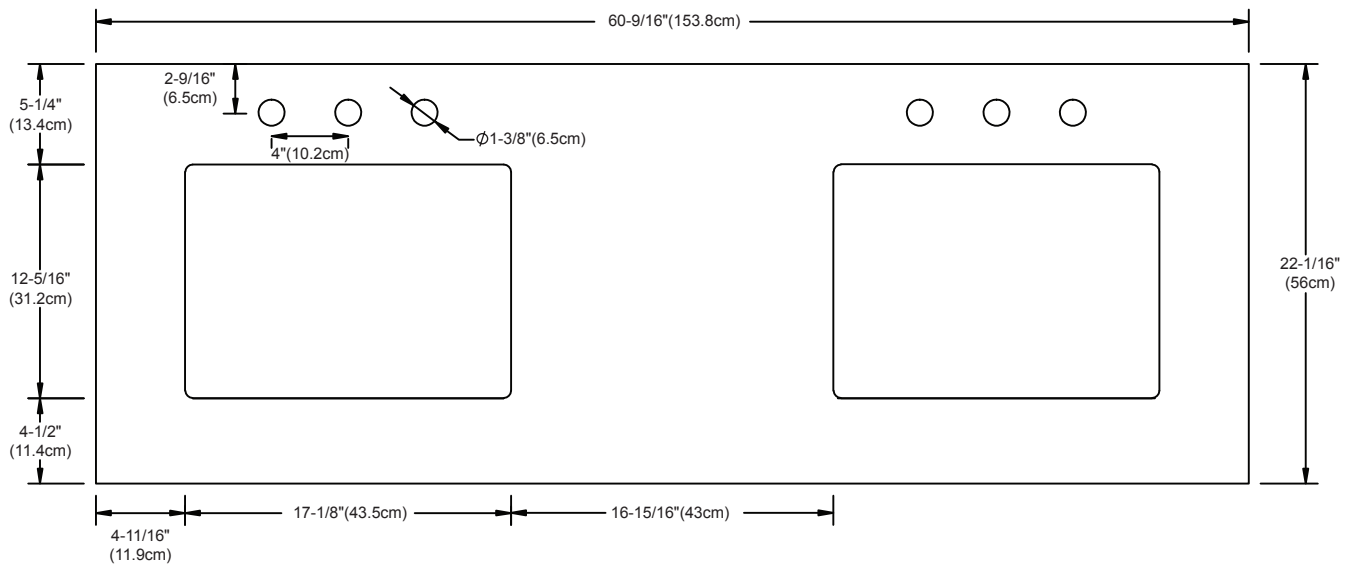

MODEL: 362261-1D-COLOR
362261-8D-COLOR

VANITY TOPS

Techstone™ Top for undercounter sink (standard)

Available finishes:

GRAND GREEN TECHSTONE™ Q27

WIDE WHITE TECHSTONE™ Q28

Faucet:

SINGLE FAUCET HOLE

8" WIDESPREAD

TOP

FRONT