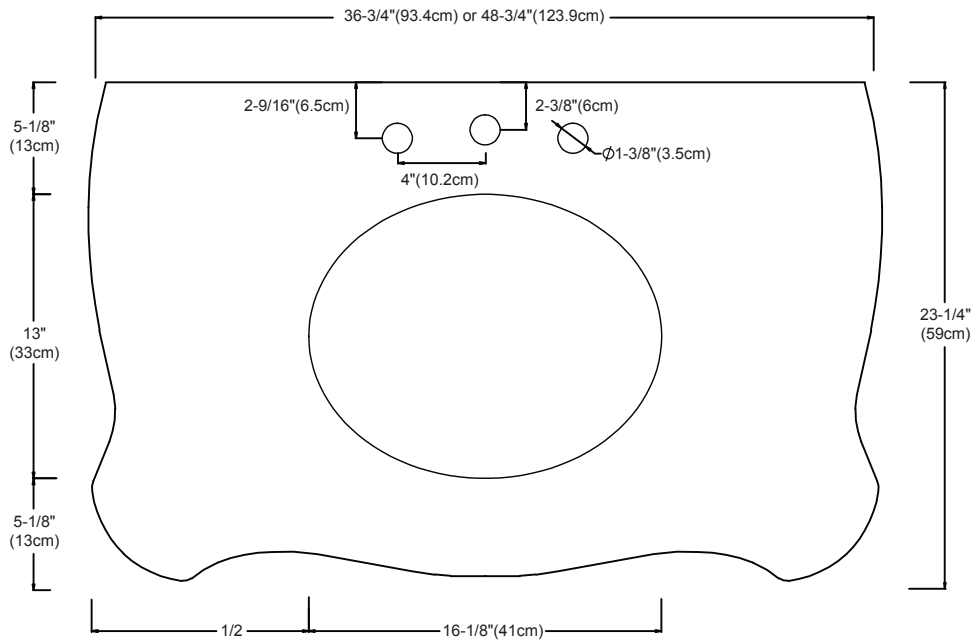

LE MANN'S STONE TOP 37" / 49"

RONBOW

MODEL: 309037-8-COLOR
309049-8-COLOR

VANITY TOPS

Fitted stone top

Available colors:
ABSOLUTE BLACK GRANITE AB
CREAM BEIGE MARBLE MY

Faucet:
8" WIDESPREAD

TOP

FRONT