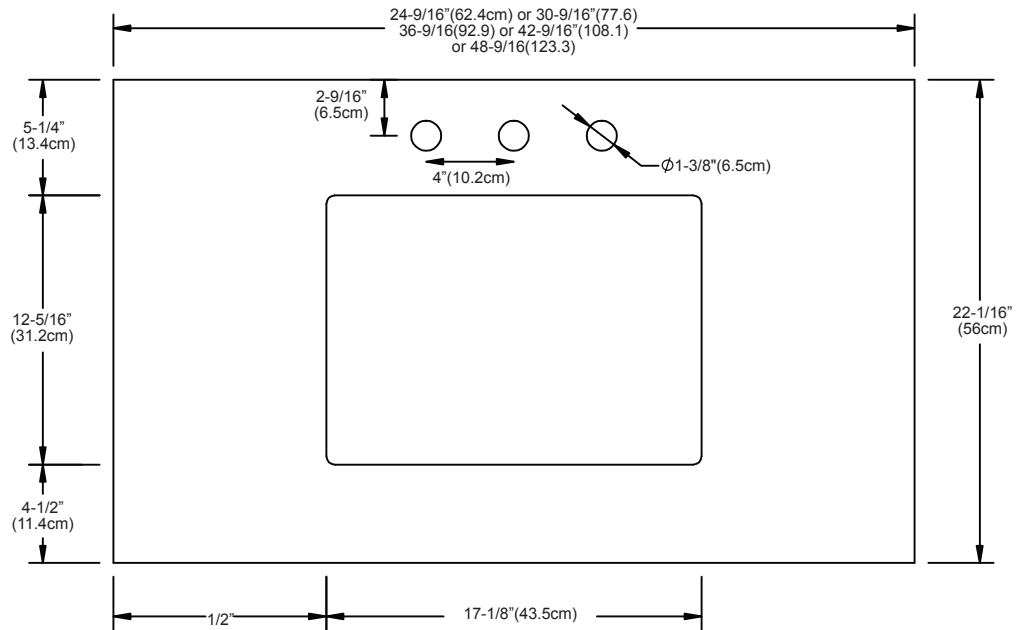

Available colors:

GRAND GREEN TECHSTONE™ Q27

WIDE WHITE TECHSTONE™ Q28

Faucet:

SINGLE FAUCET HOLE

8" WIDESPREAD

TOP

FRONT