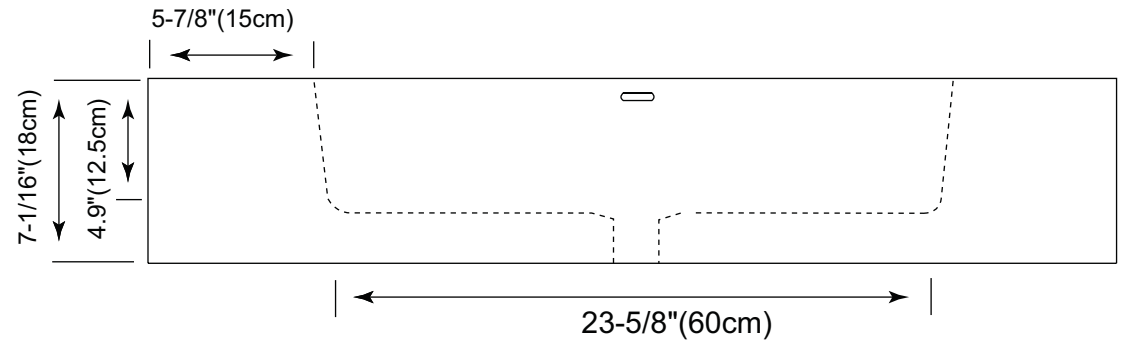

Ceramic Lavatory Top

Ceramic white rectangle lavatory sink with overflow

Model: **CB3078**

no faucet hole CB3078-0
 single faucet hole CB3078-1
 8" widespread CB3078-8

Codes/Standards Applicable

Specified model meets or exceeds the following:

- ASME A112.19.2
- IAPMO/cUPC®
- CSA B45
- CMR 248

Side View

Back View

Top View