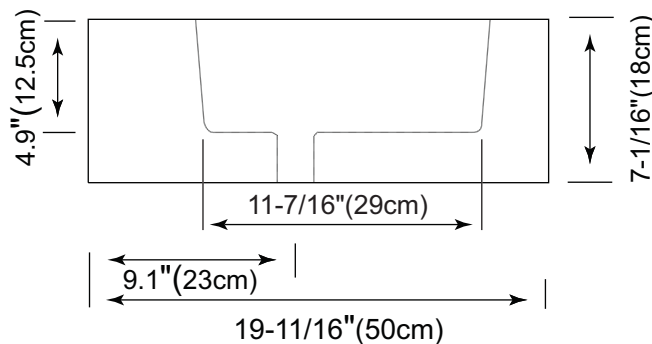

Ceramic Lavatory Top

Ceramic white rectangle lavatory sink with overflow

Model: **CB3078**

no faucet hole CB3078-0
 single faucet hole CB3078-1
 8" widespread CB3078-8

Codes/Standards Applicable

Specified model meets or exceeds the following:

- ASME A112.19.2
- IAPMO/cUPC®
- CSA B45
- CMR 248

Side View

Back View

Top View