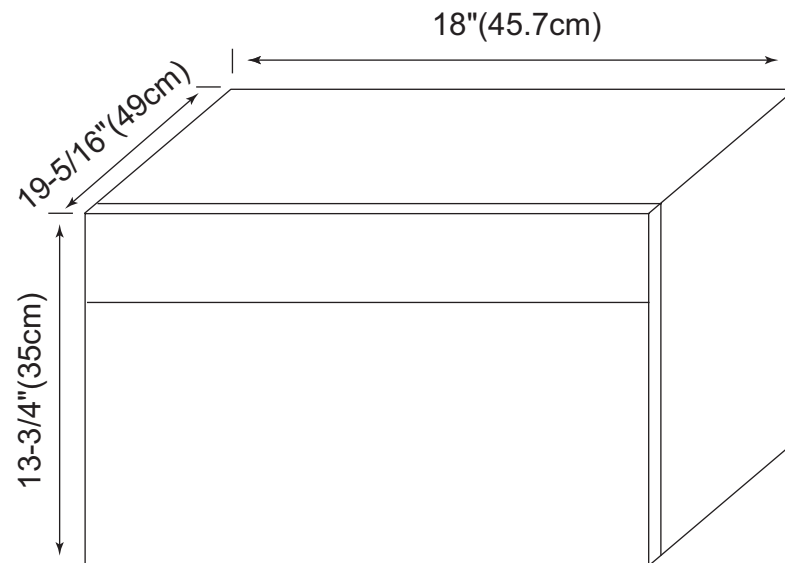

Wall Mounts

DRAWER BRIDGE

Wall mount drawer bridge with glass front

| | |
|-------------|-------------|
| VRE1008-H01 | Dark Cherry |
| VRE1008-F08 | Cinnamon |

Wall mount drawer bridge with wood front

| | |
|--------------|-------------|
| VRE1008W-H01 | Dark Cherry |
| VRE1008W-F08 | Cinnamon |