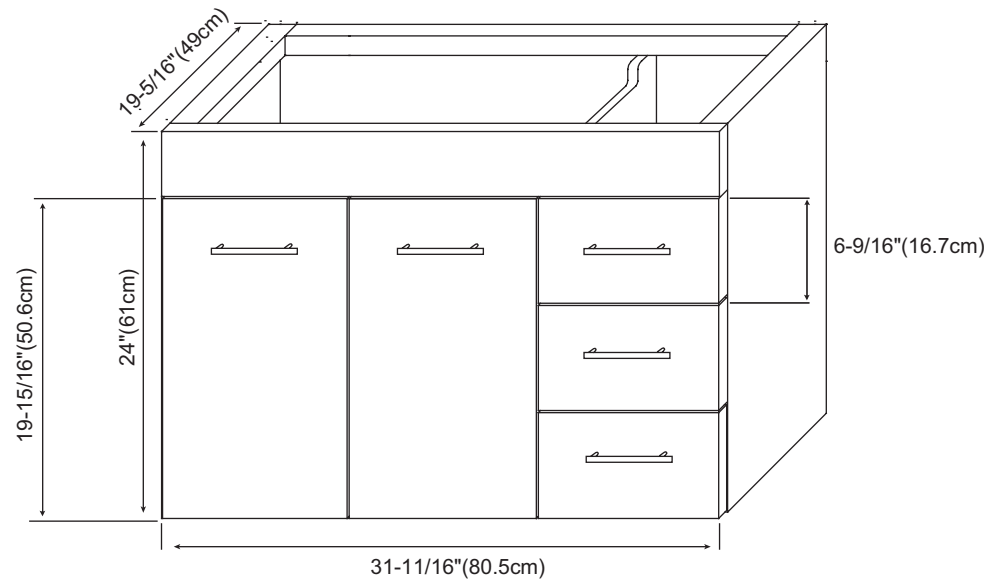

#### BELLA 31"

Wall mount cabinet with one hidden drawer and three side drawers  
 All drawers feature soft closing and full extension dovetail construction

<b>31 inch (width)</b>	
VBA31-H01	Dark Cherry
VBA31-F08	Cinnamon

#### Features

- Three side drawers & one hidden drawer
- All drawers feature soft closing & full extension dovetail construction
- Matching finished interior
- Matching mirror, medicine cabinet, and wall cabinet
- Available tops: Wood, Tempered Clear Glass (L7) & Obscure Glass (S16) & Cream White Glass (S19) and Ceramic
- Available finishes: Dark cherry (H01) & Cinnamon (F08)

Hidden Drawer  
Top View

Side Drawer  
Top View

Front Interior View

#### BELLA 36"

Wall mount cabinet with one hidden drawer and three side drawers  
 All drawers feature soft closing and full extension dovetail construction

36 inch (width)

VBA36-H01	Dark Cherry
VBA36-F08	Cinnamon