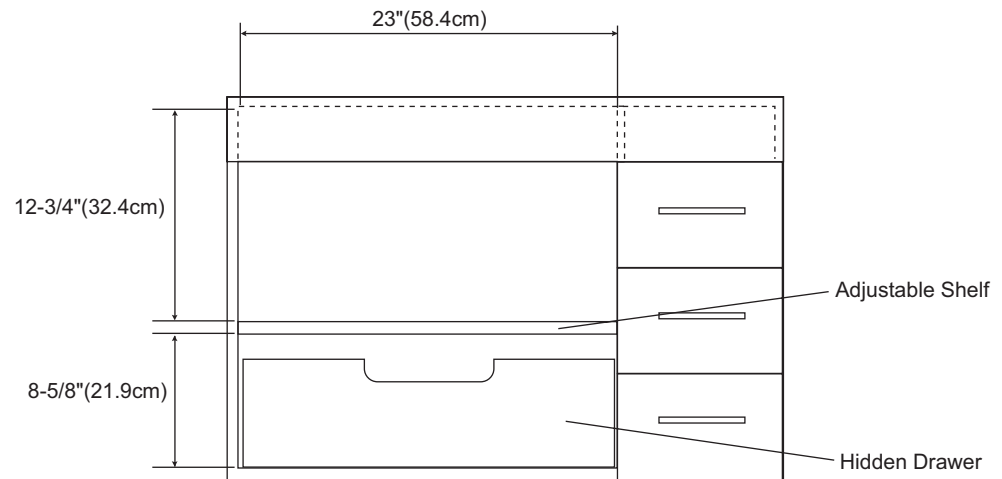

#### Features

- Three side drawers & one hidden drawer
- All drawers feature soft closing & full extension dovetail construction
- Matching finished interior
- Matching mirror, medicine cabinet, and wall cabinet
- Available tops: Wood, Tempered Clear Glass (L7) & Obscure Glass (S16) & Cream White Glass (S19) and Ceramic
- Available finishes: Dark cherry (H01) & Cinnamon (F08)

Hidden Drawer  
Top View

Side Drawer  
Top View

Front Interior View