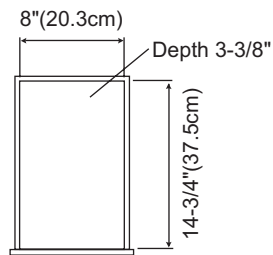

#### BELLA 31"

Wall mount cabinet with one hidden drawer and three side drawers  
 All drawers feature soft closing and full extension dovetail construction

<b>31 inch (width)</b>	
VBA31-H01	Dark Cherry
VBA31-F08	Cinnamon

Hidden Drawer  
Top View

Side Drawer  
Top View

Front Interior View

#### BELLA 36"

Wall mount cabinet with one hidden drawer and three side drawers  
 All drawers feature soft closing and full extension dovetail construction

36 inch (width)

VBA36-H01	Dark Cherry
VBA36-F08	Cinnamon