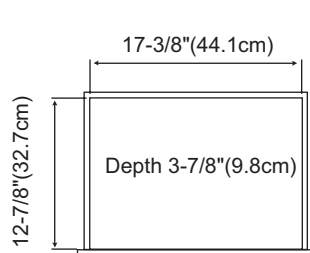

Wall Mounts

BELLA 36"

Wall mount cabinet with one hidden drawer and three side drawers
All drawers feature soft closing and full extension dovetail construction

36 inch (width)

VBA36-H01	Dark Cherry
VBA36-F08	Cinnamon

Features

- Three side drawers & one hidden drawer
- All drawers feature soft closing & full extension dovetail construction
- Matching finished interior
- Matching mirror, medicine cabinet, and wall cabinet
- Available tops: Wood, Tempered Clear Glass (L7) & Obscure Glass (S16) & Cream White Glass (S19) and Ceramic
- Available finishes: Dark cherry (H01) & Cinnamon (F08)

Hidden Drawer
Top View