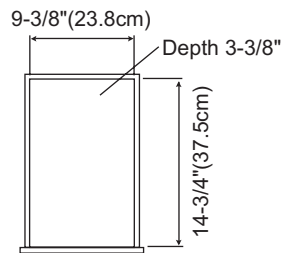

Hidden Drawer  
Top View

Side Drawer  
Top View

Front Interior View

#### BELLA 36"

Wall mount cabinet with one hidden drawer and three side drawers  
 All drawers feature soft closing and full extension dovetail construction

36 inch (width)

VBA36-H01	Dark Cherry
VBA36-F08	Cinnamon