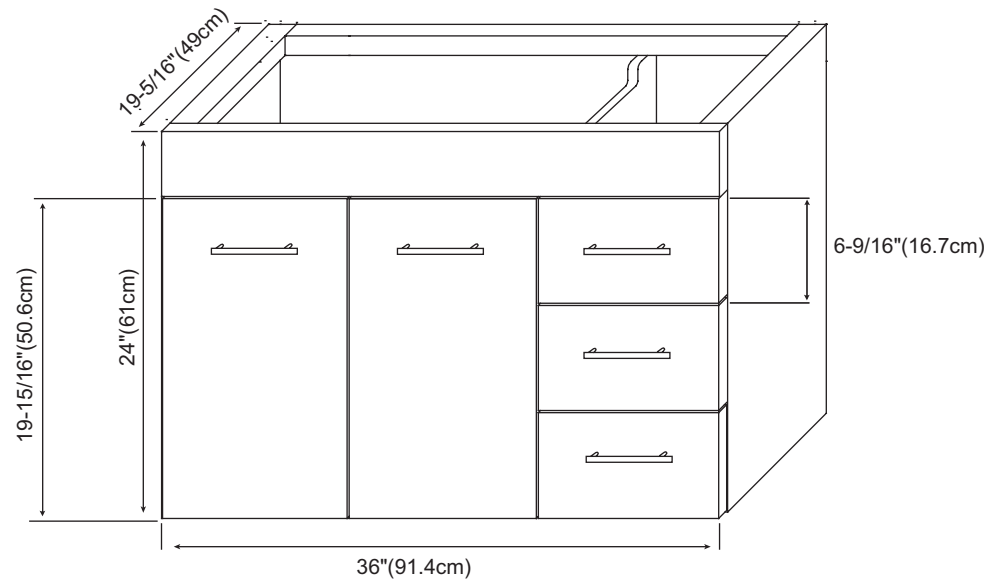

Hidden Drawer  
Top View

Side Drawer  
Top View

Front Interior View

#### BELLA 36"

Wall mount cabinet with one hidden drawer and three side drawers  
 All drawers feature soft closing and full extension dovetail construction

36 inch (width)

VBA36-H01	Dark Cherry
VBA36-F08	Cinnamon