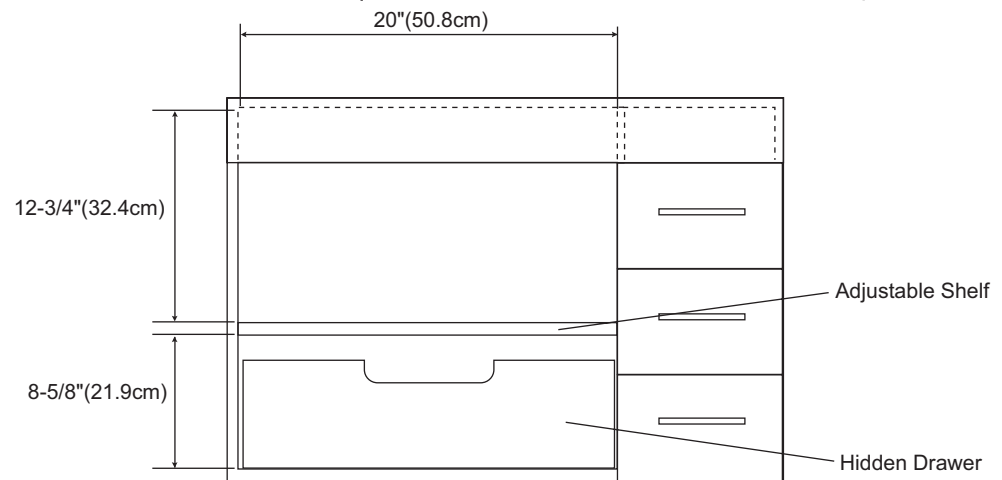

#### BELLA 31"

Wall mount cabinet with one hidden drawer and three side drawers  
 All drawers feature soft closing and full extension dovetail construction

<b>31 inch (width)</b>	
VBA31-H01	Dark Cherry
VBA31-F08	Cinnamon

#### Features

- Three side drawers & one hidden drawer
- All drawers feature soft closing & full extension dovetail construction
- Matching finished interior
- Matching mirror, medicine cabinet, and wall cabinet
- Available tops: Wood, Tempered Clear Glass (L7) & Obscure Glass (S16) & Cream White Glass (S19) and Ceramic
- Available finishes: Dark cherry (H01) & Cinnamon (F08)

Hidden Drawer  
Top View

Side Drawer  
Top View

Front Interior View