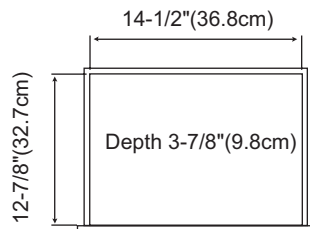

Wall Mounts

BELLA 31"

Wall mount cabinet with one hidden drawer and three side drawers
All drawers feature soft closing and full extension dovetail construction

31 inch (width)	
VBA31-H01	Dark Cherry
VBA31-F08	Cinnamon

Features

- Three side drawers & one hidden drawer
- All drawers feature soft closing & full extension dovetail construction
- Matching finished interior
- Matching mirror, medicine cabinet, and wall cabinet
- Available tops: Wood, Tempered Clear Glass (L7) & Obscure Glass (S16) & Cream White Glass (S19) and Ceramic
- Available finishes: Dark cherry (H01) & Cinnamon (F08)

Hidden Drawer
Top View