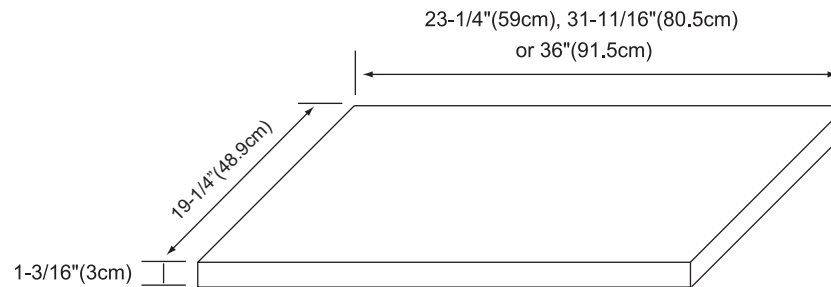

Wood counter for Contempo Collection cabinets with no hole

24 inch (width)	
CTW2319N-H01	Dark Cherry
CTW2319N-F08	Cinnamon
31 inch (width)	
CTW3119N-H01	Dark Cherry
CTW3119N-F08	Cinnamon
36 inch (width)	
CTW3619N-H01	Dark Cherry
CTW3619N-F08	Cinnamon

Wood counter for (CATALINE) Wall Mounts cabinets with no hole

22 inch (width)	
CTW2217N-B02	Black