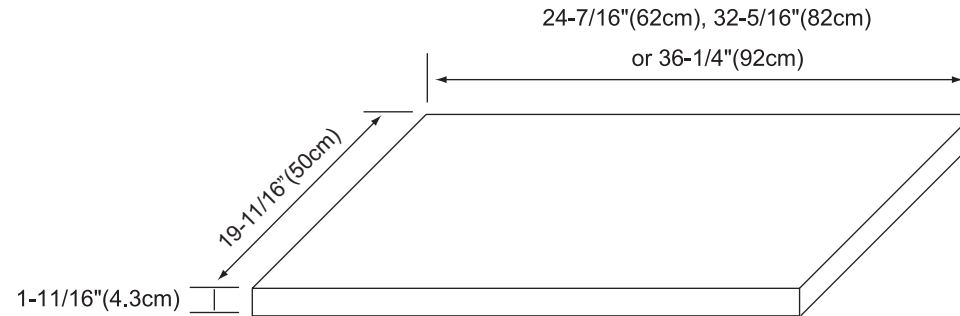

CTW Series *Non-Standard Tops*

Wood Counter Tops

Wood counter for Concoles cabinets with no hole

24 inch (width)	
CTW8006N-H01	Dark cherry
CTW8006N-F08	Cinnamon
32 inch (width)	
CTW8005N-H01	Dark cherry
CTW8005N-F08	Cinnamon
36 inch (width)	
CTW8007N-H01	Dark cherry
CTW8007N-F08	Cinnamon