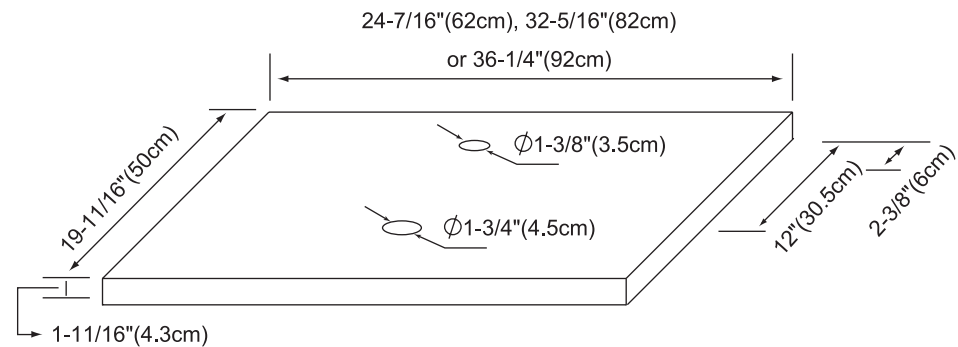

CTW Series *Non-Standard Tops*

Wood Counter Tops

Wood counter for above counter sinks with faucet hole & drain hole

24 inch (width)

CTW8006-H01	Dark cherry
CTW8006-F08	Cinnamon

32 inch (width)

CTW8005-H01	Dark cherry
CTW8005-F08	Cinnamon

36 inch (width)

CTW8007-H01	Dark cherry
CTW8007-F08	Cinnamon

47 inch (width) (* For double sinks)

CTW8008-H01	Dark cherry
CTW8008-F08	Cinnamon

CTW8006 & CTW8005 & CTW8007

CTW8008

CTW Series *Non-Standard Tops*

Wood Counter Tops

Wood counter for Concoles cabinets with no hole

24 inch (width)	
CTW8006N-H01	Dark cherry
CTW8006N-F08	Cinnamon
32 inch (width)	
CTW8005N-H01	Dark cherry
CTW8005N-F08	Cinnamon
36 inch (width)	
CTW8007N-H01	Dark cherry
CTW8007N-F08	Cinnamon

Wood counter for (CATALINE) Wall Mounts cabinets with no hole

22 inch (width)	
CTW2217N-B02	Black