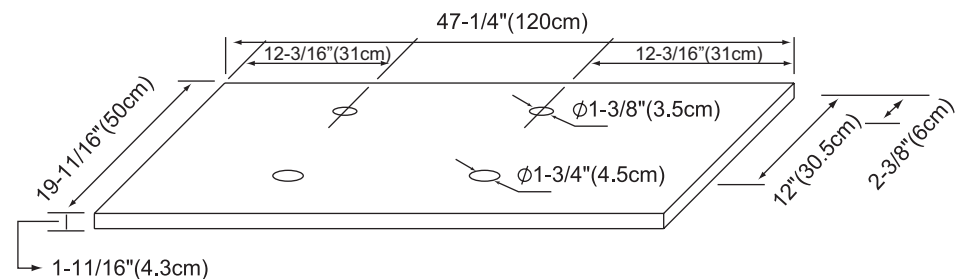

CTW Series *Non-Standard Tops*

Wood Counter Tops

Wood counter for above counter sinks with faucet hole & drain hole

24 inch (width)

CTW8006-H01	Dark cherry
CTW8006-F08	Cinnamon

32 inch (width)

CTW8005-H01	Dark cherry
CTW8005-F08	Cinnamon

36 inch (width)

CTW8007-H01	Dark cherry
CTW8007-F08	Cinnamon

47 inch (width) (* For double sinks)

CTW8008-H01	Dark cherry
CTW8008-F08	Cinnamon

CTW8006 & CTW8005 & CTW8007

CTW8008

CTW Series *Non-Standard Tops*

Wood Counter Tops

Wood counter for Concoles cabinets with no hole

24 inch (width)	
CTW8006N-H01	Dark cherry
CTW8006N-F08	Cinnamon
32 inch (width)	
CTW8005N-H01	Dark cherry
CTW8005N-F08	Cinnamon
36 inch (width)	
CTW8007N-H01	Dark cherry
CTW8007N-F08	Cinnamon