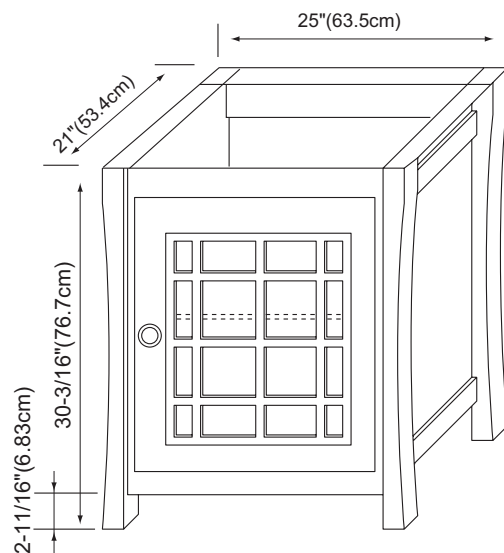

Oriental Collection

SHOJI

25", 36" and 60" cabinet

Model: VSH2521,
VSH3621 & VSH6021

drawer side view