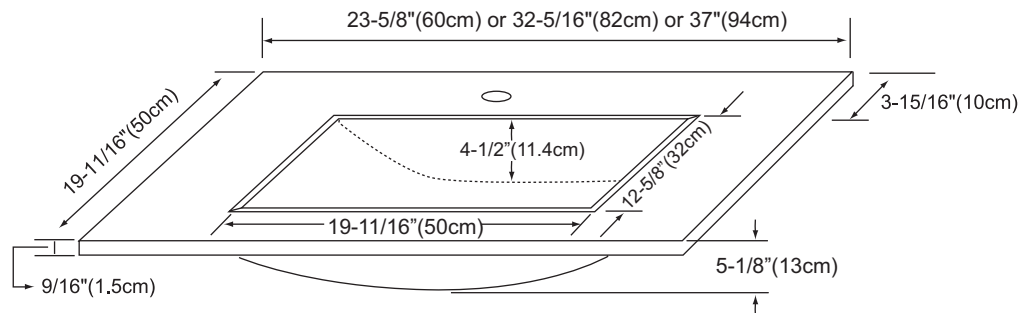

Tempered Glass Top (*Non-Standard Tops*)

Model: GR24 & GR32 & GR37

Features

- Available Glasses: Obscure Glass and Cream White Glass
- Available Sizes: 24 inch (width), 32 inch (width) and 37 inch (width)
- Integrated sink with single faucet hole, 9/16" (1.5cm) thick
- Tempered glass top

Codes/Standards Applicable

Specified model meets or exceeds the following:

- IAPMO/cUPC®
- CSA B45
- CMR 248

GR24 & GR32 & GR37