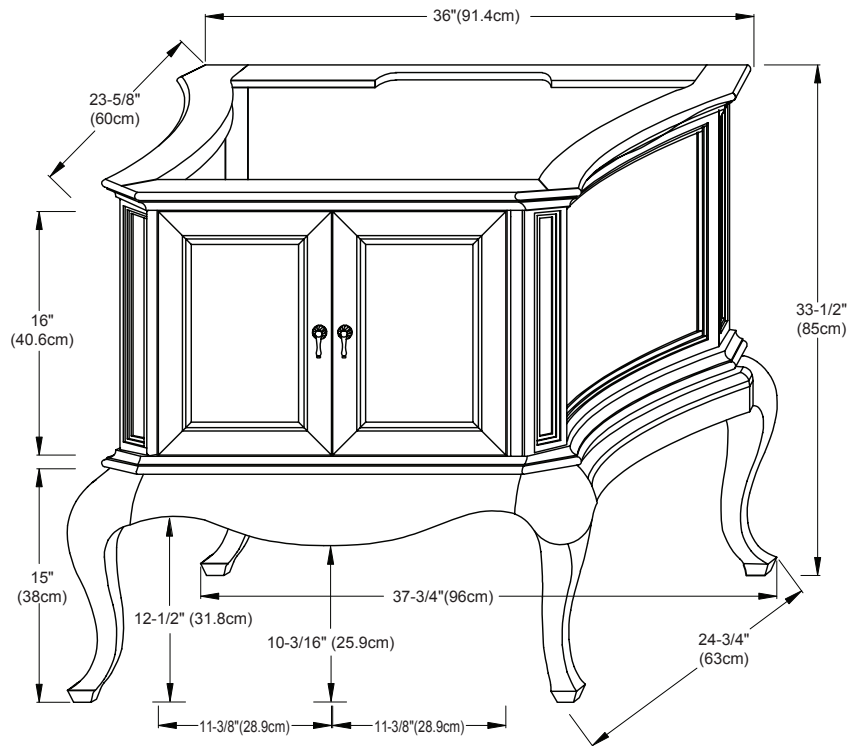

MODEL: 071836-F11

VINTAGE COLLECTION

Hand Crafted and Detailed Ornamentation from One Piece of Solid Wood
Soft Close and Full Extension Drawers with Dovetail Construction
Matching Finish Throughout the Interior
Matching Mirror, Medicine Cabinet and Overjohn Cabinet

All Ronbow cabinets are made of solid hardwood or hardwood plywood and meet strict CARB Standards.
No particle Board or Micro-Density Fiberboard (MDF) are used.

Available finishes:
COLONIAL CHERRY F11

Available tops:
CHARDONNAY STONE TOP
CHARDONNAY BACKSPASH