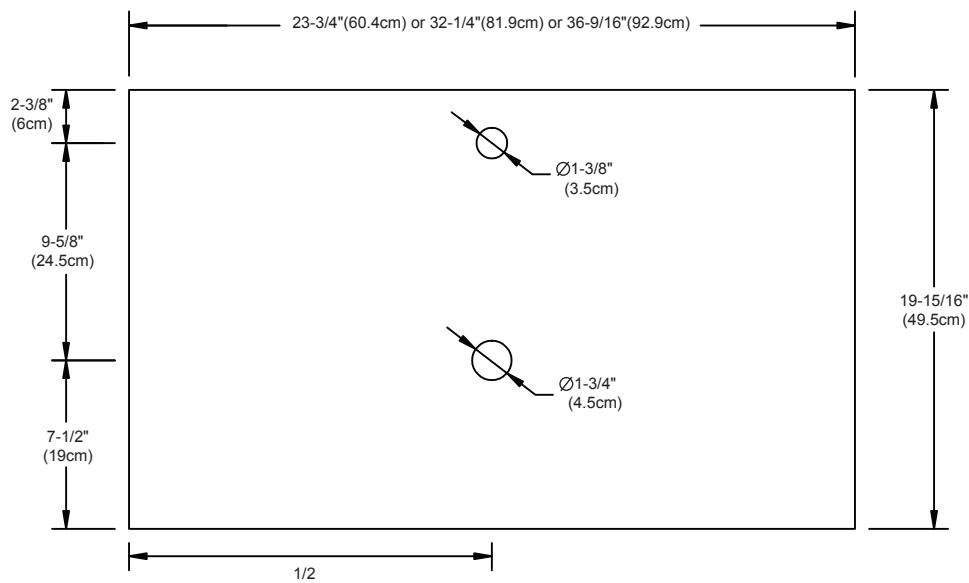

# TECHSTONE™ TOP 24" / 32" / 37"

RONBOW

MODEL: 367724-1-COLOR  
367732-1-COLOR  
367737-1-COLOR

VANITY TOPS

Techstone™ Top for above counter (non-standard)

Available colors:  
BROAD BLACK TECHSTONE™ Q02  
GRAND GREEN TECHSTONE™ Q27

Faucet:  
SINGLE FAUCET HOLE  
8" WIDESPREAD

TOP

FRONT