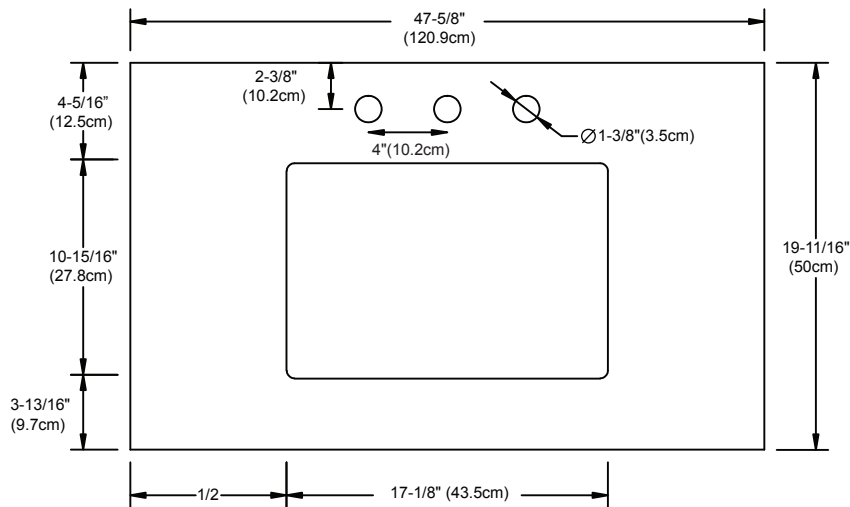

MODEL: 306648-1-COLOR
306648-8-COLOR

366648-1-COLOR
366648-8-COLOR

VANITY TOPS

Wideappeal™ Top for under counter (non-standard)

Available colors:

CREAM BEIGE MARBLE MY

GRAND GREEN TECHSTONE™ Q27

Faucet:

SINGLE FAUCET HOLE

8" WIDESPREAD

TOP

Thickness: 2-3/4"(6.8cm)

FRONT