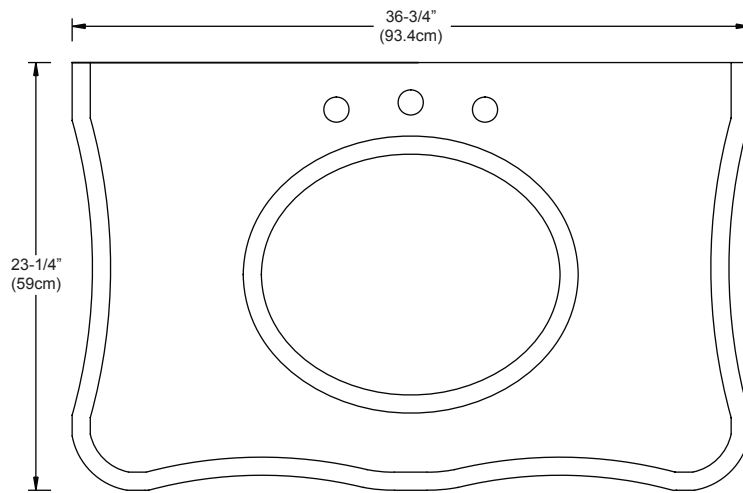

CORSICA STONE TOP 37"

RONBOW

MODEL: 309337-8-COLOR

VANITY TOPS

Fitted stone top

Available colors:
ABSOLUTE BLACK GRANITE AB
CREAM BEIGE MARBLE MY

Faucet:
8" WIDESPREAD

TOP

FRONT