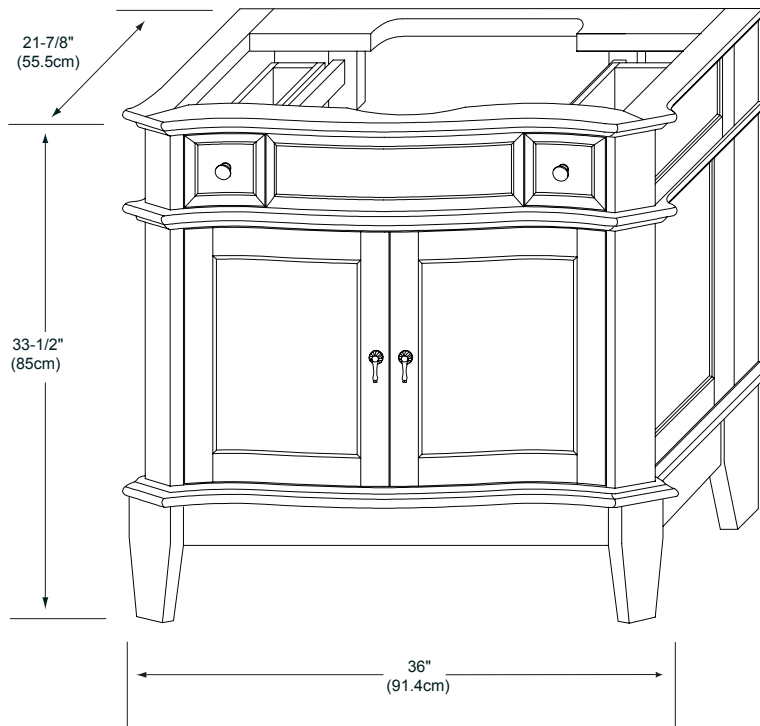

MODEL: 068436-FINISH

TRADITIONS

Soft Close Wood
Soft Close and Full Extension drawers with Dovetail Construction
Matching Finish throughout the Interior
Matching Mirror

Available finishes:
CAFE WALNUT F13
CREAM F16

Available tops:
SOLERNO STONE TOP
SOLERNO STONE BACKSPLASH

FRONT