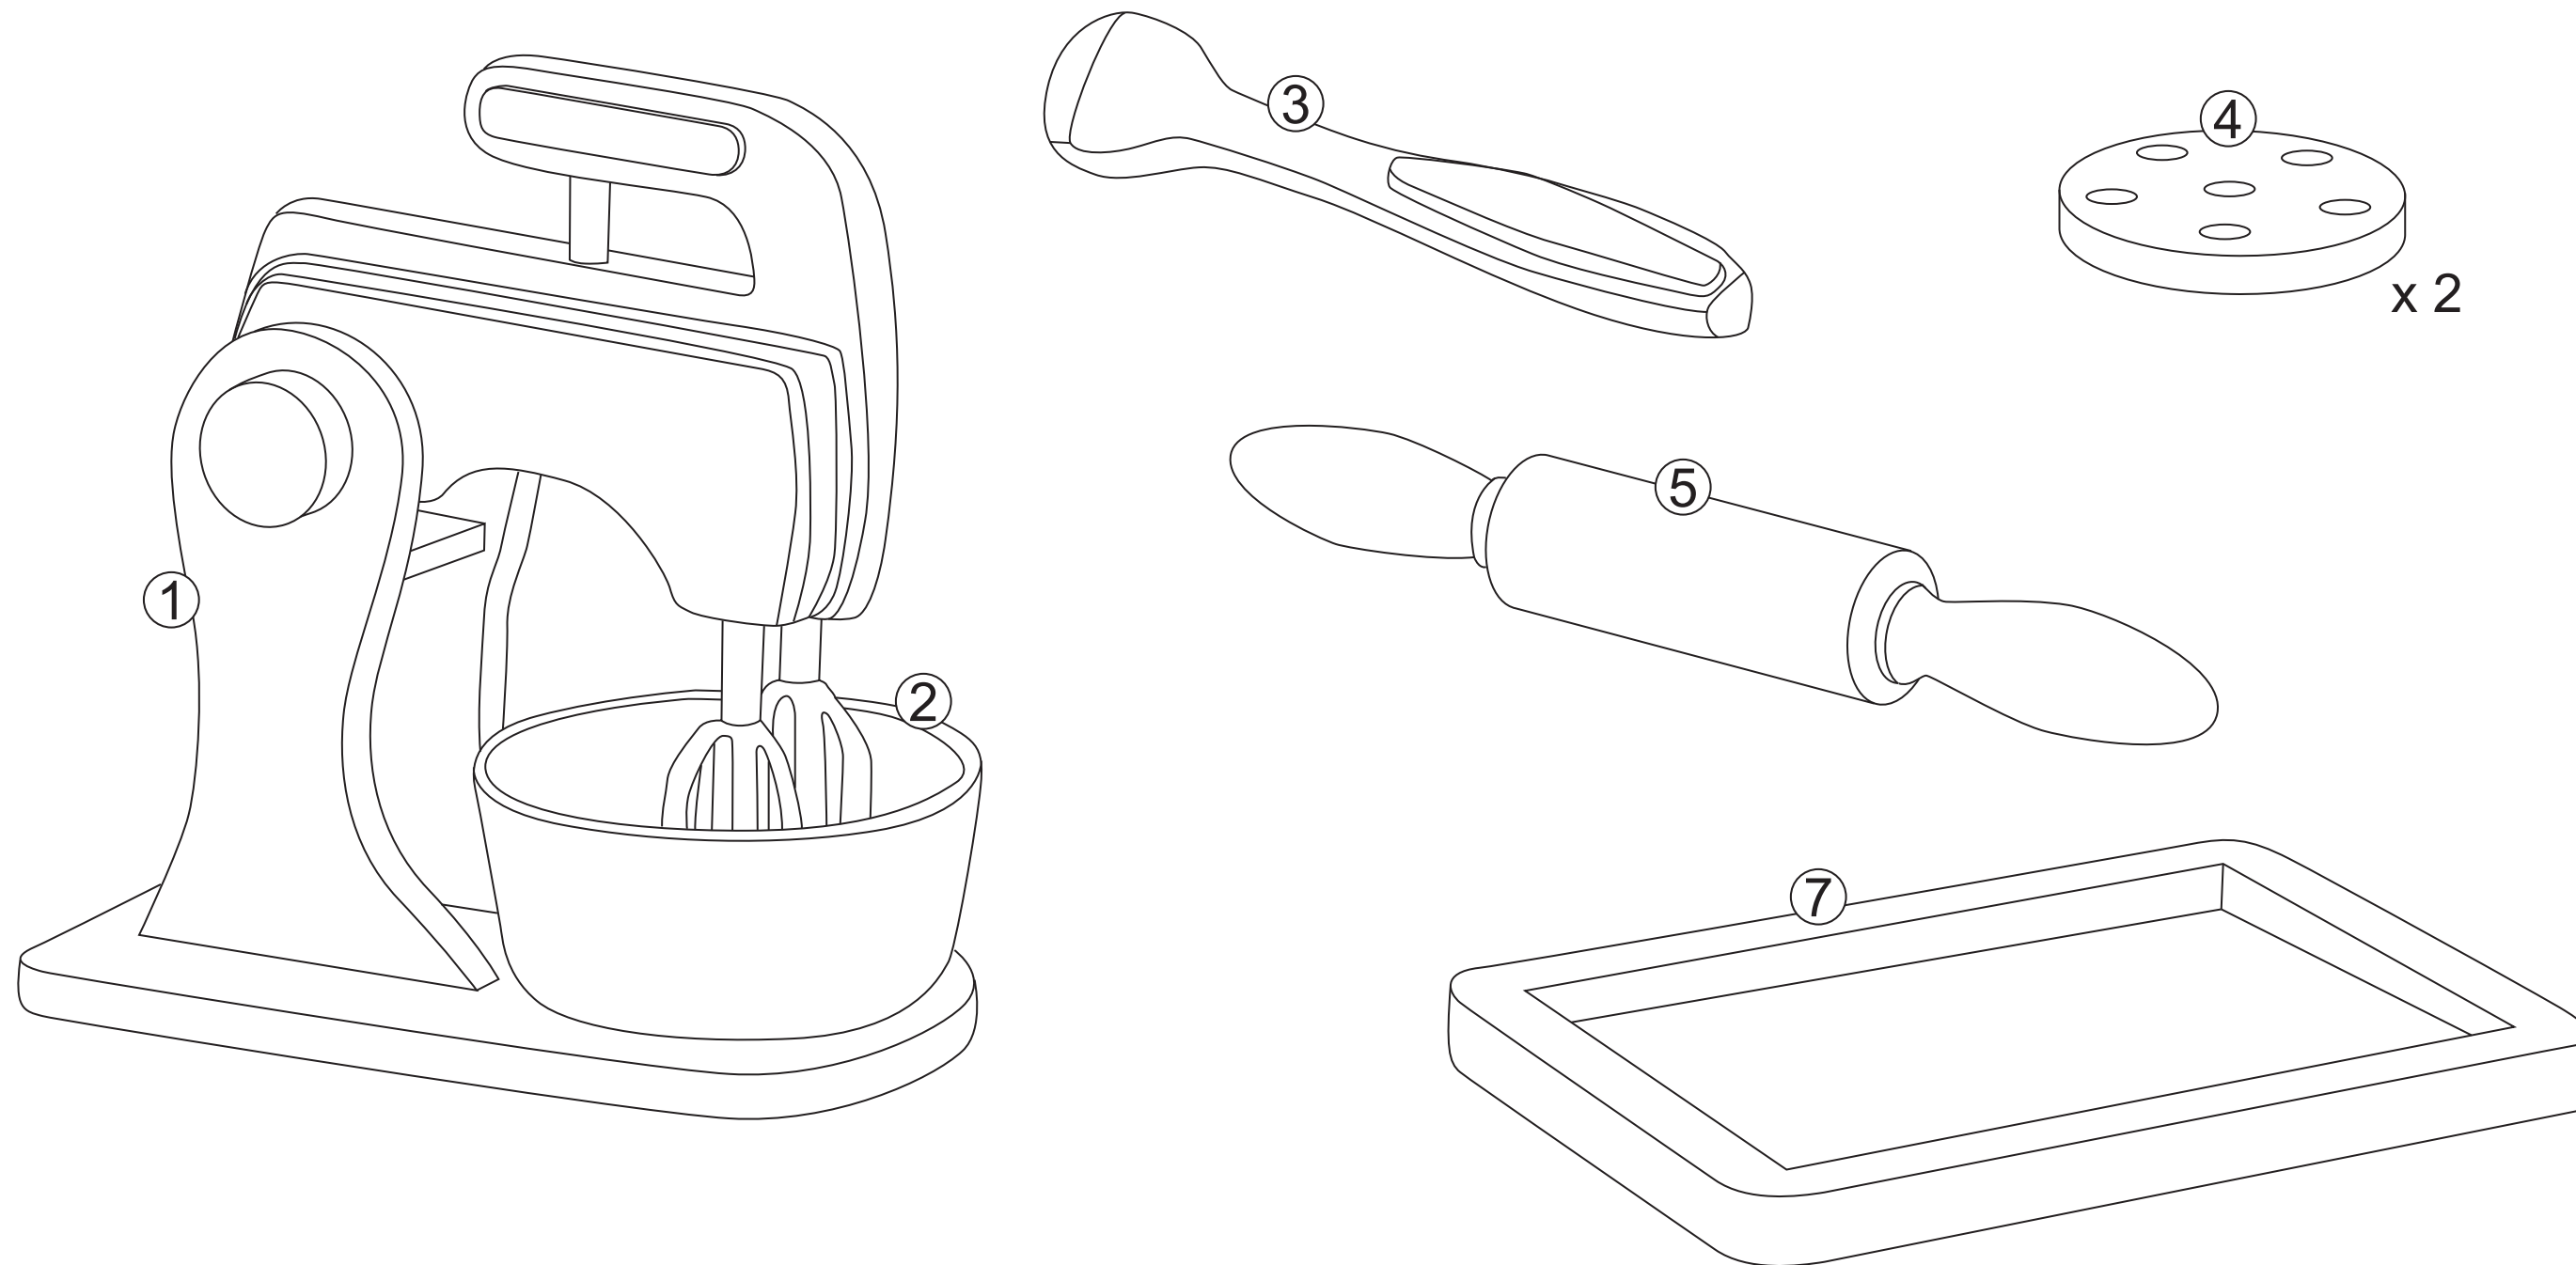

© 2012 KidKraft, LP

Please retain this information for future reference

Bright Baking Set

Assembly Instructions

Item #63316

To order replacement parts, please visit www.kidkraft.com

Before calling customer service, please locate the batch code number (example: 105906/65006/04) found on the bottom or back of your product.