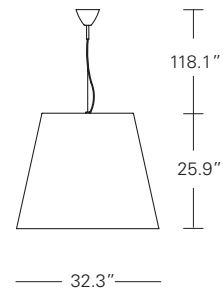

Hanging lamp. Chrome-plated metal frame. Diffuser in polyethylene, white colour inside and outside (BI), white colour inside and silver outside (AG/BI) and white inside and black outside (N/BI). On request **Amax** is available also with metallic silver (MS/BI) or gold diffuser (OO/BI) with white internal surface. Steel hanging cable. An optional bottom disc (5562) in methacrylate with pendant tube and fixing plug can be mounted on the fixture 5444..

Amax

5444..	BI-AG/BI-B/BI		3x150W T10 Medium E26/27 (HA)	Weight: lbs 38.6
5444/0..	BI-AG/BI-B/BI		3x60W T10 Medium E26/27 (HA)	Weight: lbs 26.5
5444/00..	BI-AG/BI-B/BI		1x150W T10 Medium E26/27 (HA)	Weight: lbs 6.6
5444/000..	BI-AG/BI-B/BI		1x100W T10 Medium E26/27 (HA)	Weight: lbs 4.9

 5444.. 

Sparkasse Lörrach (DE)

5444/000..

5444/00..

5444/0..

5444..

Messa Restaurant - Tel Aviv (IL)