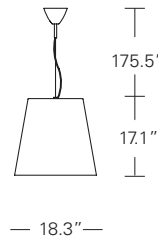

Hanging lamp. Chrome-plated metal frame. Diffuser in polyethylene, white colour inside and outside (BI), white colour inside and silver outside (AG/BI) and white inside and black outside (N/BI). On request **Amax** is available also with metallic silver (MS/BI) or gold diffuser (OO/BI) with white internal surface. Steel hanging cable. An optional bottom disc (5562) in methacrylate with pendant tube and fixing plug can be mounted on the fixture 5444..

Amax

5444..	BI-AG/BI-B/BI		3x150W T10 Medium E26/27 (HA)	Weight: lbs 38.6
5444/0..	BI-AG/BI-B/BI		3x60W T10 Medium E26/27 (HA)	Weight: lbs 26.5
5444/00..	BI-AG/BI-B/BI		1x150W T10 Medium E26/27 (HA)	Weight: lbs 6.6
5444/000..	BI-AG/BI-B/BI		1x100W T10 Medium E26/27 (HA)	Weight: lbs 4.9

 5444.. 

Sparkasse Lörrach (DE)

5444/000..

5444/00..

5444/0..

5444..

Messa Restaurant - Tel Aviv (IL)