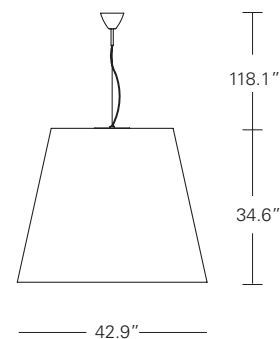

Messa Restaurant - Tel Aviv (IL)