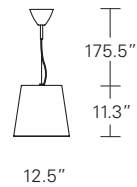

5444/000..

5444/00..