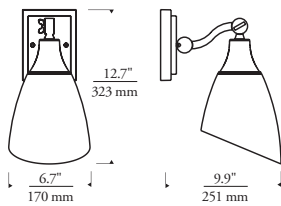

GROVE WALL

WHITE

Shown approximately 25% actual size.

DESCRIPTION

Glass reminiscent of a vintage sign luminaire supported by an adjustable arm. Suitable for wet locations.

DIMMING

Incandescent version dimmable with standard incandescent dimmer (not included).

ACCESSORIES AND OPTICAL CONTROLS

None.

WEIGHT

2.34 lb./1.06 kg. ±

ORDERING INFORMATION

600GRVW	COLOR	FINISH	LAMP
	GW WHITE	Z ANTIQUE BRONZE	INCANDESCENT
		N POLISHED NICKEL	-CF COMPACT FLUORESCENT
		S SATIN NICKEL	