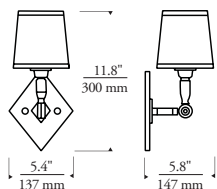

ORDERING INFORMATION

600WEBW	COLOR	FINISH
	WITHOUT CAGE	Z ANTIQUE BRONZE
C	DESERT CLAY	N POLISHED NICKEL
W	WHITE	S SATIN NICKEL
	WITH CAGE	
CC	DESERT CLAY	
WC	WHITE