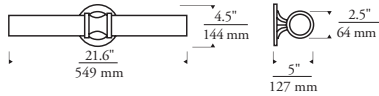

LINDEN BATH

bath_linden_spec.pdf

FROST

WHITE FRIT

Shown approximately 25% actual size.

DESCRIPTION

Nineteenth century, neoclassical-inspired cast metal base with elegant blown glass cylinders. May be mounted horizontally or vertically. Suitable for damp locations.