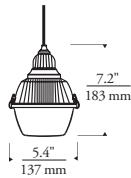

MINI CLYBOURN PENDANT

Fixture is available in LED

CLEAR PRISMATIC

FROST

Shown approximately 40% actual size.

DESCRIPTION

A true replica of historic street light designed with working metal clips to hold glass diffuser in place. Includes six feet of field-cutttable suspension cable.

ACCESSORIES AND OPTICAL CONTROLS

None.

WEIGHT

1.61 lb./0.73 kg. ±

ORDERING INFORMATION

600	SYSTEM	MCLYB	COLOR	FINISH	TYPE
FJ	FREEJACK	C	CLEAR	Z	ANTIQUE BRONZE HALOGEN
MO	MONORAIL	N	PRISMATIC	N	POLISHED NICKEL -LED LED
		F	FROST	S	SATIN NICKEL