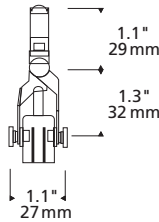

Axis

Architectural Head

Axis Head with
Mini Mesh Shade Accessory
Shown approximately 20% actual size.

tiella_axis_spec.pdf

DESCRIPTION

Head swivels 220°, pivots on vertical and horizontal axes.

SYSTEM

For use on Rail systems only.

WEIGHT

0.30 lb./0.14 kg. ±

ORDERING INFORMATION

800RLXS FINISH _____
Z Bronze
S Satin Nickel

MINI MESH SHADE ACCESSORY

Small mesh metal shade accessory (for Axis Head only).
MR16 of up to 50 Watts.

800SHDMSH FINISH _____
Z Bronze
S Satin Nickel