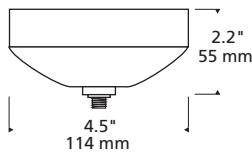

# Surface Canopy

Shown approximately 45% actual size.

tiella\_surface\_canopy\_spec.pdf

**DESCRIPTION**

4" round surface canopy with one MonoPoint port. Use in conjunction with any MonoPoint element to create a decorative ceiling fixture.

**INSTALLATION**

Mounts to a standard 4" square junction box with round plaster ring. (provided by electrician). 12 Volt, 50 Watt electronic transformer inside 2" high, 4.5" diameter housing. If wall mounting head should be no longer than 6".

**WEIGHT**

0.40 lb./0.18 kg. ±

**ORDERING INFORMATION**

<b>800MPSF4</b>	FINISH _____
	<b>B</b> Black
	<b>Z</b> Bronze
	<b>S</b> Satin Nickel
	<b>W</b> White

7400 Linder Avenue T 847.410.4400  
 Skokie, Illinois 60077 F 847.410.4500  
[www.tiella.com](http://www.tiella.com)