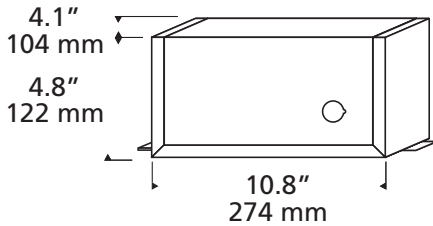

Remote Transformer

SINGLE-FEED, 12 VOLTS 300 WATTS

Shown approximately 15% actual size.

tiella_at300t_spec.pdf

DESCRIPTION

This remote magnetic transformer converts standard 120 volt line voltage to 12 volts, providing the necessary voltage for powering a low-voltage lighting system. This remote magnetic transformer can be used to power lamps totaling up to 300 watts. This transformer is equipped with fast-acting secondary circuit breaker that will safely turn off the system should a short occur. Once the short has been removed the breaker can be reset.

WEIGHT

8.41 lb./3.81 kg. ±

VOLTAGE DROP CHART

Use to determine the correct THHN wire size for a recommended 3 percent drop in voltage at the specified wattage. The length shown is the length of wire from the transformer to the power feed.

12 VOLT	5 ft.	6-15 ft.	16-20 ft.	21-40 ft.	41-60 ft.	61-90 ft.
300 Watt	#10 GA	#6 GA	#4 GA	#1 GA	1/0	3/0

ORDERING INFORMATION

800AT300T

800AT300T

FIXTURE TYPE: _____

JOB NAME: _____

7400 Linder Avenue T 847.410.4400
 Skokie, Illinois 60077 F 847.410.4500
 www.tiella.com