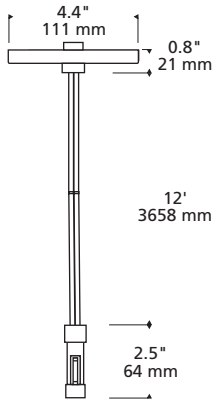

Flexible Center Power Feed with Canopy

SPECIAL INSTALLATIONS

Shown approximately 20% actual size.

DESCRIPTION

To be used with a remote transformer, the flexible center power feed with canopy brings power from a ceiling or wall mounted junction box to the Rail when the junction box is not located directly above the Rail. Includes 12' of field-cutttable flexible leads.

INSTALLATION

Mounts to a standard 4" square junction box with round plaster ring (provided by electrician).

FINISH

Bronze, Satin Nickel.

WEIGHT

0.70 lb./0.32 kg. ±

ORDERING INFORMATION

800RLP4CEN FINISH _____
 Z Bronze
 S Satin Nickel