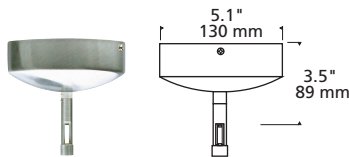

Sola Rail Easy Kit (5 Head)

DESCRIPTION

100 Watt surface transformer mounts to a standard 4" square junction box with round plaster ring (provided by electrician). Rail drops 3.5" from the ceiling. Includes five 3" Sola heads (20 Watts max each) with glass shade. The kit may be dimmed with a standard incandescent dimmer.

LAMP

Five low-voltage 12 volt Halogen MR16 lamps up to 20 Watts each (included).

WEIGHT

1.60 lb./0.66 kg. ±

Kit Includes:

One 12 Volt, 100 Watt electronic surface transformer

Three sections of 36" Rail - enough for a nine foot run