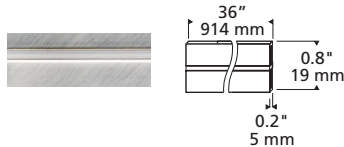

Sola Rail Easy Kit (5 Head)

DESCRIPTION

100 Watt surface transformer mounts to a standard 4" square junction box with round plaster ring (provided by electrician). Rail drops 3.5" from the ceiling. Includes five 3" Sola heads (20 Watts max each) with glass shade. The kit may be dimmed with a standard incandescent dimmer.

LAMP

Five low-voltage 12 volt Halogen MR16 lamps up to 20 Watts each (included).

WEIGHT

1.60 lb./0.66 kg. ±

Kit Includes:

One 12 Volt, 100 Watt electronic surface transformer

Three sections of 36" Rail - enough for a nine foot run