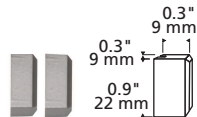

Two decorative end caps

ORDERING INFORMATION

800RAL5	COLOR
	AMZ Amber/ Bronze
	WHN White/Matte Nickel
	WHW White/White