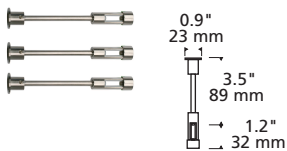

Sola Rail Easy Kit (5 Head)

DESCRIPTION

100 Watt surface transformer mounts to a standard 4" square junction box with round plaster ring (provided by electrician). Rail drops 3.5" from the ceiling. Includes five 3" Sola heads (20 Watts max each) with glass shade. The kit may be dimmed with a standard incandescent dimmer.

SYSTEM

Easy Kit - includes everything you will need.

COLOR/FINISH

Amber/Bronze, White/Matte Nickel, White/White.

Note: Matte Nickel finish does not exactly match Satin Nickel finish featured in the Rail and MonoPoint sections of the catalog.

LAMP

Five low-voltage 12 volt Halogen MR16 lamps up to 20 Watts each (included).

WEIGHT

1.60 lb./0.66 kg. ±

Kit Includes:

One 12 Volt, 100 Watt electronic surface transformer

Three sections of 36" Rail - enough for a nine foot run

Five Sola heads with Glass Shade accessories and lamps

Three 3" rigid standoffs

Two decorative end caps

ORDERING INFORMATION

800RAL5	COLOR
	AMZ Amber/ Bronze
	WHN White/Matte Nickel
	WHW White/White

7400 Linder Avenue T 847.410.4400
 Skokie, Illinois 60077 F 847.410.4500
 www.tiella.com