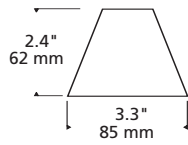

DESCRIPTION

Colored glass shade accessory, richly layered in brilliant color.

COLORS

Amazon Frit, Amber Frit, Blue Frit, Red Frit, White Frit.

LAMP

Low-voltage MR16 lamp up to 50 watts (not included).

USAGE

Use with Sola Head, Sola Pendant or Aries Head only.

WEIGHT

0.10 lb./0.05 kg. ±

January 2006 Specifications subject to change without notice.

ORDERING INFORMATION

800SHDF	COLOR
AS	Amazon Frit
MS	Amber Frit
BS	Blue Frit
RS	Red Frit
WS	White Frit

tiella^{TM}
real light, real simple

7400 Linder Avenue T 847.410.4400
Skokie, Illinois 60077 F 847.410.4500
www.tiella.com

800SHDF _____

FIXTURE TYPE: _____

JOB NAME: _____