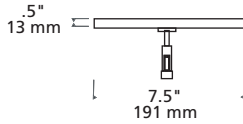

Recessed Can Transformer

tiella_recessed_trans_spec.pdf

DESCRIPTION

Use to retrofit an existing recessed down light to power a Rail system. Compatible with 2" Rigid Standoff. Includes white canopy and 150w electronic transformer.

INSTALLATION

Mounts to most popular recessed cans that are 6-1/4" to 6-1/2" in diameter and have "C" shaped hooks on the inside can wall (see list below for specific models). ETL listed for use with the following recessed cans: Juno 1C2, Juno IC22, TC2, and TC2R; Halo H7T and H7RT; Cooper Lighting H27RT; Capri (Thomas) Lighting PR7ASIC/TPR75ASIC/DY6431; Progress Lighting P&TG.